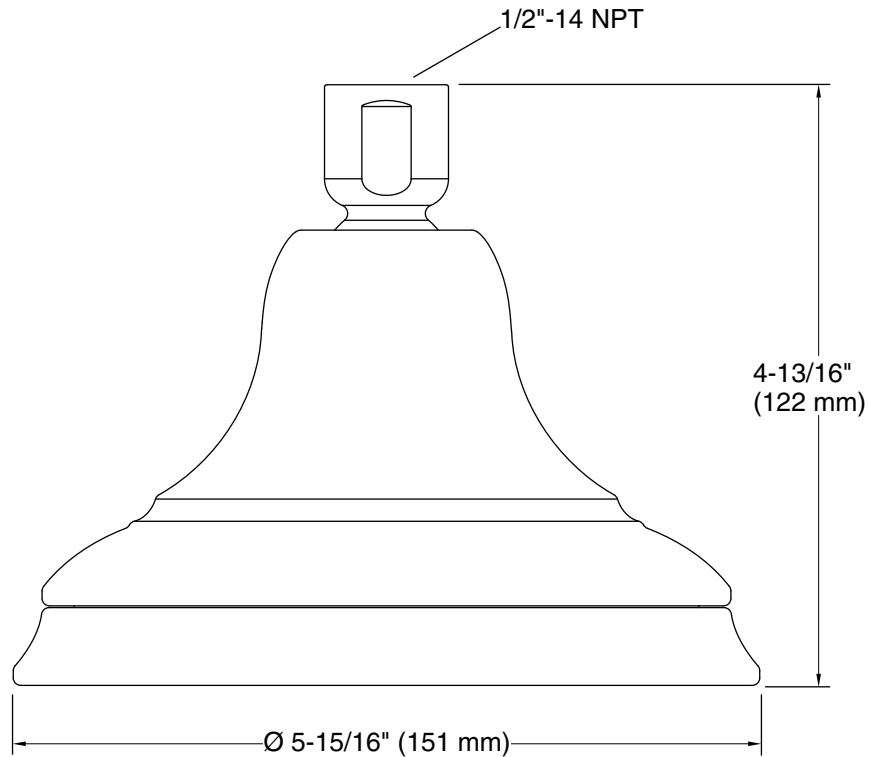

Features

- Single-function showerhead with 66 nozzle 5-15/16" (151 mm) diameter sprayface
- Optimized sprayface for maximum performance
- MasterClean™ sprayface features an easy-to-clean surface that withstands mineral buildup and maximizes spray performance
- 2.5 gpm (9.5 lpm) maximum flow rate

Technology

- Katalyst® air-induction technology infuses water with air, creating bigger drops for a more powerful spray

Installation

- 1/2" -14 NPT connection

Recommended Products/Accessories

K-7397 Shower Arm and Flange

Color	Code	Description
	CP	Polished Chrome
	BN	Vibrant® Brushed Nickel

Technical Information

All product dimensions are nominal.

Spout:

Shower/Rainhead rated max flow: 2.5 gal/min (9.5 l/min)

Notes

Install this product according to the installation instructions.