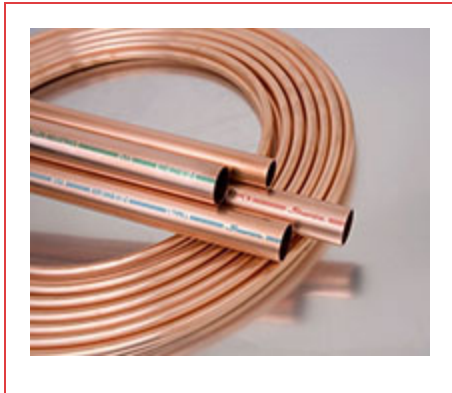

[Specifications](#) | [Dimensions](#) | [Details](#)

Specifications

Type	Type L Soft Coil
Standards	ASTM B88 NSF 61 UNS C12200
Weight	0.455 lb
Material	C12200