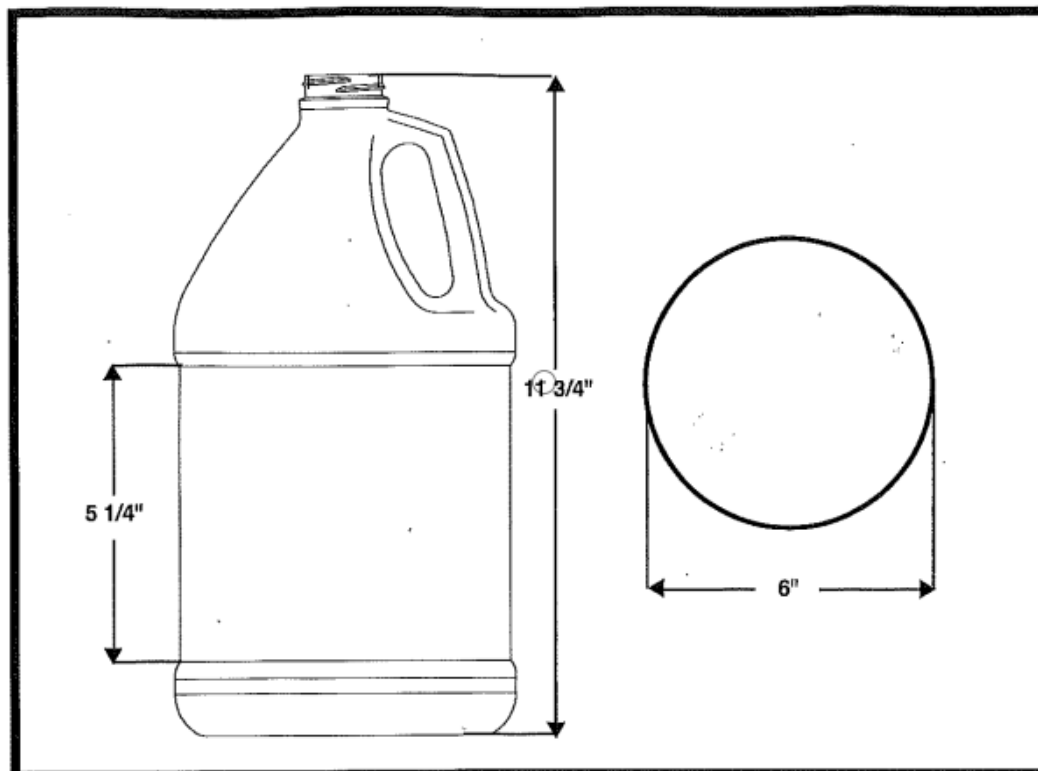

Gallon Industrial - UN

UN 4G / Y25.9 / S / **
USA / +AI 2782 5471

PACKAGING GROUP II • 1.5 SPECIFIC GRAVITY

MATERIAL: Natural or Color
Phillips 9512HDPE<5% Color Conc Adtec Dye

NECK FINISH: 38-400

WEIGHT: 140 GRAMS

HEIGHT: 11 3/4"

DIAMETER: 6"

CAPACITY: 128 OUNCES

Overflow Capacity: 134 OUNCES

PACK: 4/1

UNIT PACK: 192ea. - 48 cartons

Closure: Van Blarcom CRC Safe Cap 1 W/F-217 Foam

Box Closure: Bottom - Hot Melt Adhesive by Bottle
Manufacture. Top - 2" Pressure Sensitive Polyethylene Tape

Recommended Silkscreen Dimensions: 4 1/2" x 17 1/4"

DISCLAIMER

THIS INFORMATION IS PROVIDED AS A GENERAL GUIDE, INCLUDING DIMENSIONS. IT IS THE CUSTOMER'S RESPONSIBILITIES TO SELECT THE PROPER CONTAINER FOR PRODUCT AND APPLICATION COMPATIBILITY.