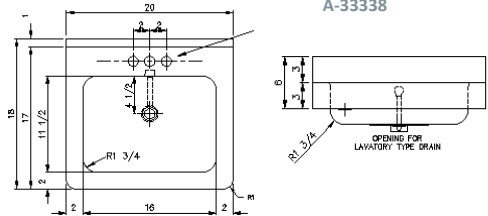

COMMERCIAL GRADE LAVATORIES

A-33338—STANDARD AND SENSOR TYPE

ADA Compliant seamless welded construction, fabricated of 18 gauge type 304 stainless steel, with integral-formed backsplash and apron • Exposed surfaces polished with Hand-Blended Just Finish • Underside coated to insulate for sound and reduce condensation • Furnished with wall clip and integral apron clip for wall mounting • Includes connected overflow • Specify punchings. **The following packages include the A-33338 as described and accessories as follows:**

- A-33338-T Includes: JV-1139-A Faucet, J-115-FS Drain with overflow
- A-33338-S Includes: JSL-100 Sensor Faucet, JTM-47 thermostatic mixing valve, J-ADA-115-FS Drain with overflow

A-33338-T

A-33338-S
Sensor Series

HCL-23520—STANDARD AND SENSOR TYPE

ADA Compliant wall hung, wheelchair accessible lavatory • Seamless welded construction, fabricated of 18 gauge type 304 stainless steel, with integral-formed backsplash and apron • Exposed surfaces polished with Hand-Blended Just Finish • Underside coated to insulate for sound and reduce condensation • Furnished with wall clip, integral apron clip and brackets for wall mounting • Includes connected overflow. Specify punchings. **The following packages include the HCL-23520 as described and accessories as follows:**

HCL-23520-T

HCL-23520-S
Sensor Series

FAUCETS AND DRAINS

JV-1139-A

Lavatory faucet less drain. Polished chrome. Available with wrist blade handles.
PVD chrome finish. 2.2 GPM.

J-1174-R

Concealed mixing faucet with 5-1/2" reach, PVD chrome rigid goose-neck spout. 2.2 GPM