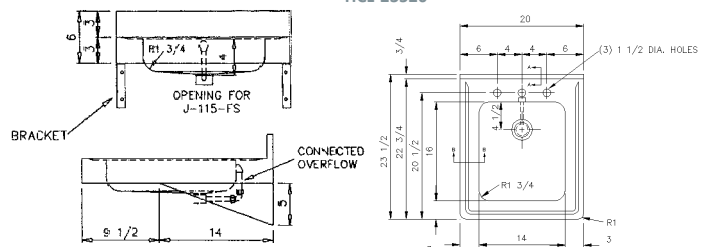

HCL-23520—STANDARD AND SENSOR TYPE

ADA Compliant wall hung, wheelchair accessible lavatory • Seamless welded construction, fabricated of 18 gauge type 304 stainless steel, with integral-formed backsplash and apron • Exposed surfaces polished with Hand-Blended Just Finish • Underside coated to insulate for sound and reduce condensation • Furnished with wall clip, integral apron clip and brackets for wall mounting • Includes connected overflow. Specify punchings. **The following packages include the HCL-23520 as described and accessories as follows:**

HCL-23520-T

HCL-23520-S
Sensor Series

FAUCETS AND DRAINS

JV-1139-A

Lavatory faucet less drain. Polished chrome. Available with wrist blade handles.
PVD chrome finish. 2.2 GPM.

J-1174-R

Concealed mixing faucet with 5-1/2" reach, PVD chrome rigid goose-neck spout. 2.2 GPM