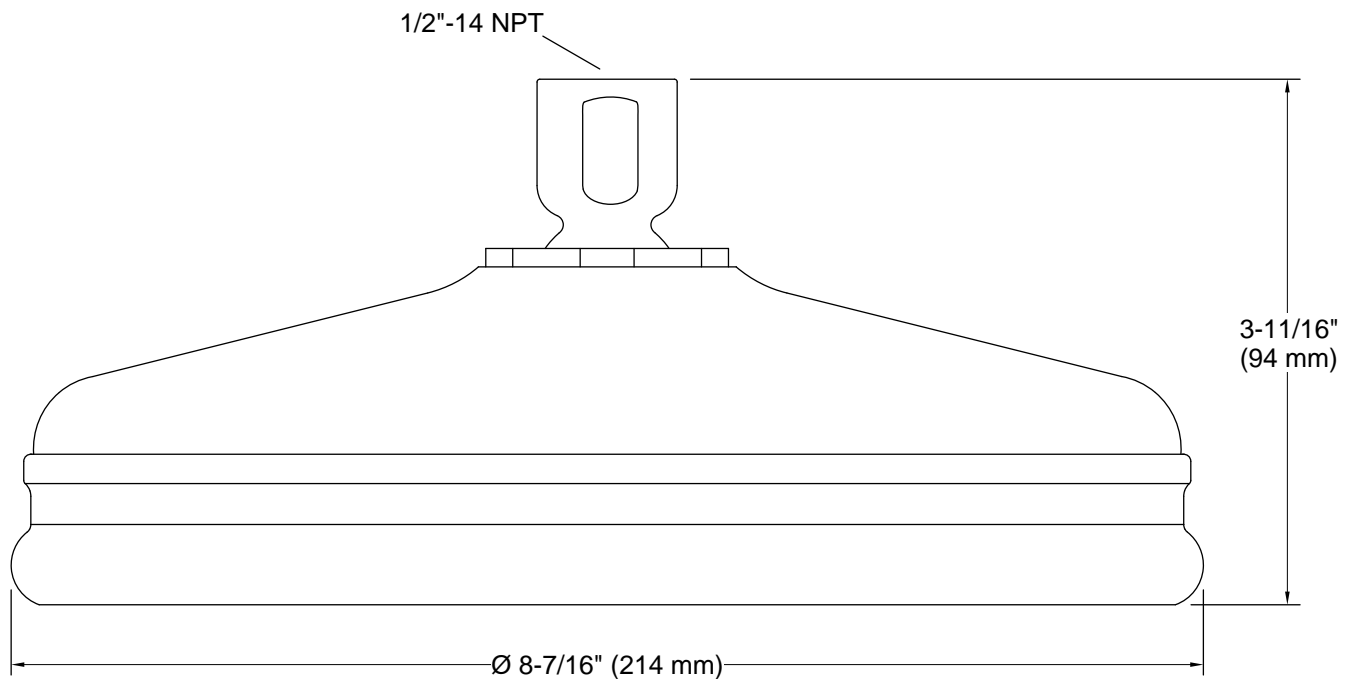

Technical Information

All product dimensions are nominal.

Handshower:

Rated maximum flow: 0 gal/min (0 l/min)

Showerhead/Body Spray:

Rated maximum flow: 1.75 gal/min (6.6 l/min)

Notes

For use with automatic compensating valves rated at 1.5 gal/min (5.7 l/min) or less.

Install this product according to the installation instructions.