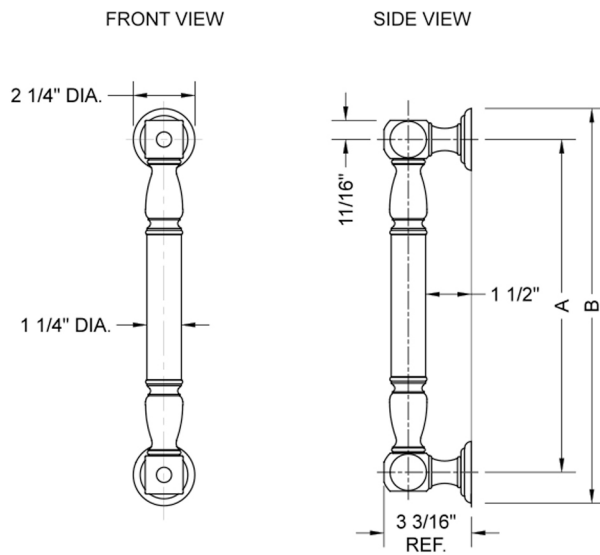

## 24" G20 Straight Grab Bar

Model #: G20-24-

### FEATURES:

- Grab bars are ADA compliant when installed properly
- All brass construction, fully polished & plated
- Style options to complement all collections
- Optional handshower sliders and toilet paper/washcloth holders can be added only upon initial order
- \*NOTE: GRAB BARS OVER 32" REQUIRE A MIDDLE POST
- All grab bars can be custom sized. Contact JACLO for pricing & availability

### SPECIFICATION DRAWING:

BRASS LUXURY GRAB BAR			
PART. #	DESCRIPTION	A	B
G20-12-XX	12" CENTER TO CENTER	12"	14 1/4"
G20-16-XX	16" CENTER TO CENTER	16"	18 1/4"
G20-18-XX	18" CENTER TO CENTER	18"	20 1/4"
G20-24-XX	24" CENTER TO CENTER	24"	26 1/4"
G20-32-XX	32" CENTER TO CENTER	32"	34 1/4"
*NOTE: GRAB BARS OVER 32" REQUIRE A MIDDLE POST			
G20-36-XX	36" CENTER TO CENTER	36"	38 1/4"
G20-42-XX	42" CENTER TO CENTER	42"	44 1/4"
G20-48-XX	48" CENTER TO CENTER	48"	50 1/4"
G20-60-XX	60" CENTER TO CENTER	60"	62 1/4"