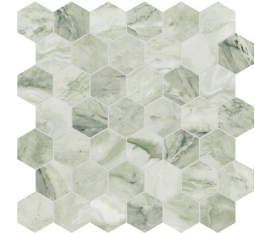

Ethereal hues of grey swirl in soft contrast, tinted with a subtle shade of misty green. Moscato Argento has a delicate, airy feel, which creates atmospheres of soothing elegance. Its name pays homage to sparkling wine with its silvery radiance and a subtle hint of green reminiscent of the muscat grape.

12 x 24 in / 30.5 x 61 cm Moscato Argento Honed Marble Tile

Formats and finishes at a glance

12 x 24 in / 30.5 x 61 cm
Honed 5000-0664-0

3 x 12 in / 7.5 x 30.5 cm
Honed 5000-0663-0

Mosaics

1.25 x 4 in / 3.3 x 10 cm
Herringbone Mosaic
Honed 5001-0368-0

1.25 in / 3 cm
Penny Round Mosaic
Honed 5001-0370-0

2 x 6 in / 4.9 x 15 cm
Picket Mosaic
Honed 5001-0369-0

2 in / 4.9 cm
Hexagon Mosaic
Honed 5001-0367-0

Trim

1/2 x 12 in / 1.3 x 30.5 cm
Deco-Bar
Honed 5002-0129-0

NATURAL STONE TILE VARIATION

The inherent beauty of natural stone products is expressed through variations in color, texture, shading and veining.

12 x 24 in / 30.5 x 61 cm tile variations

12 x 24 in / 30.5 x 61 cm Moscato Argento Honed Marble Tile