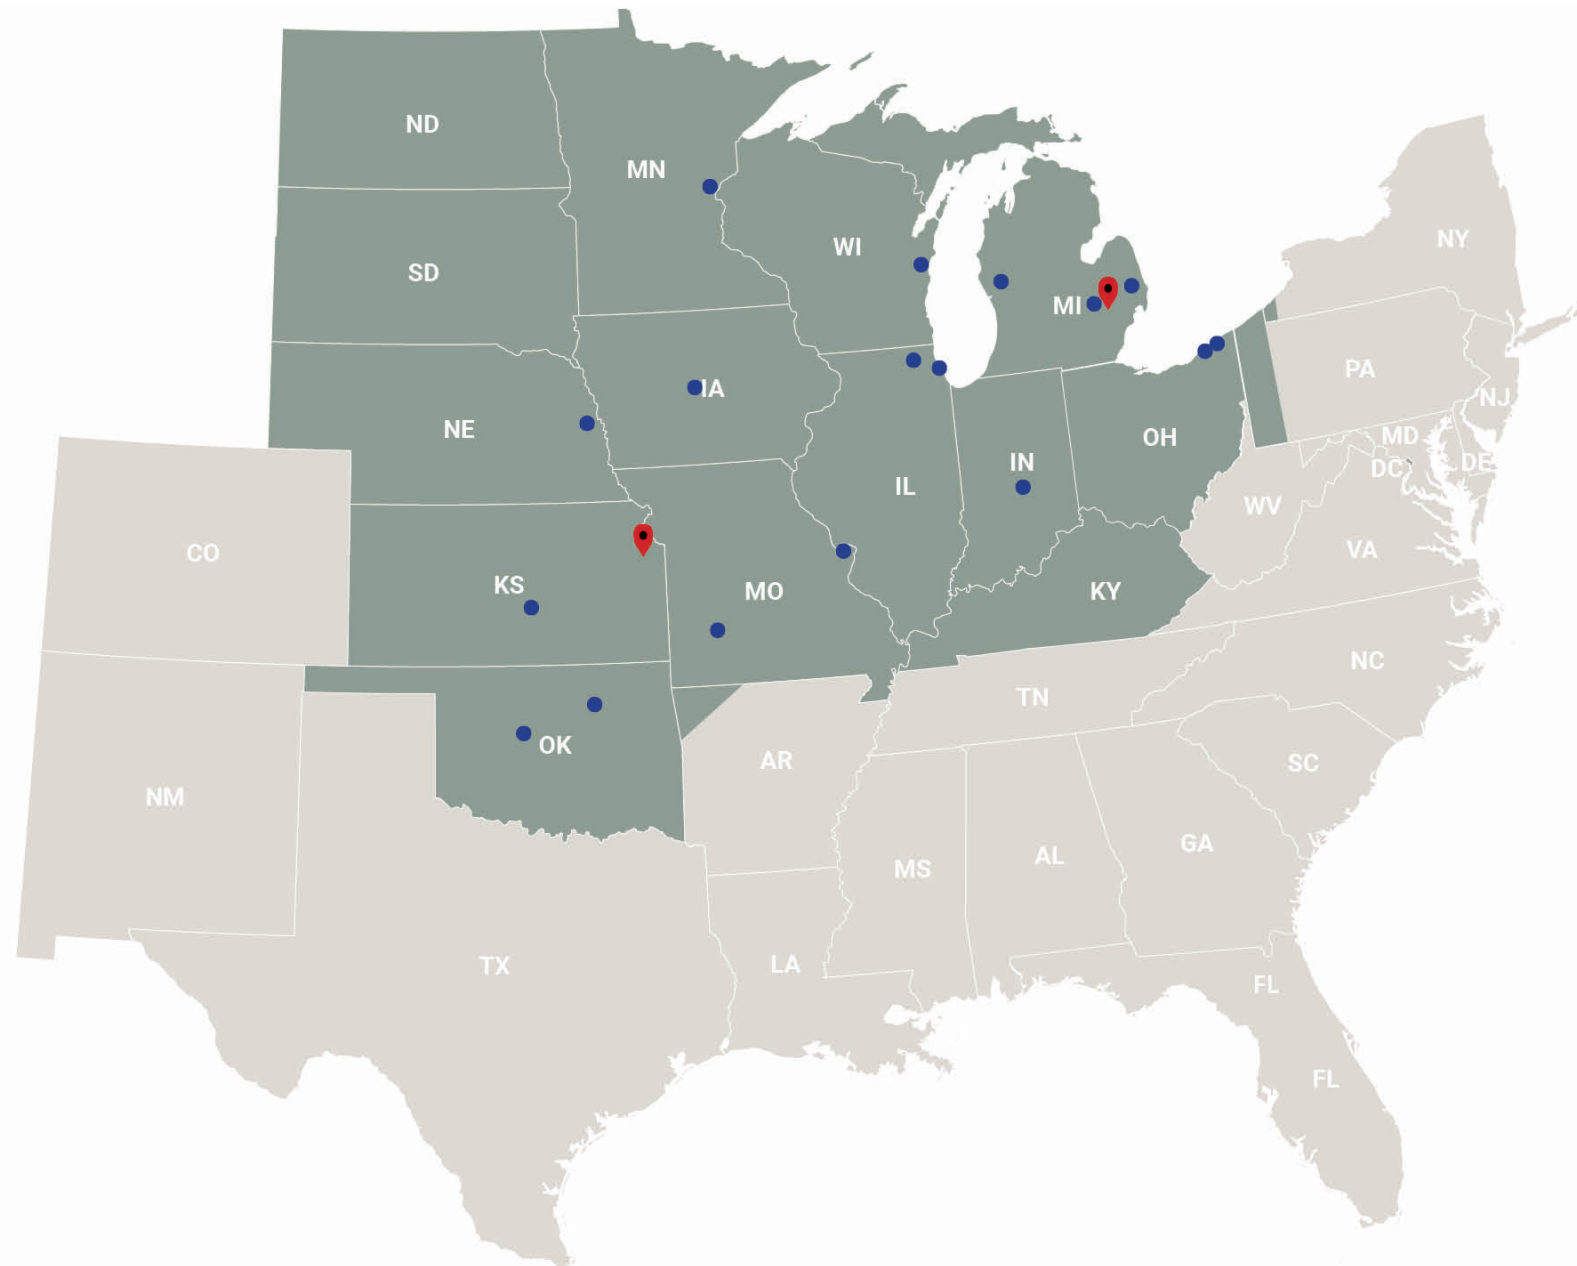

VIRGINIATILE

VIRGINIATILE

● = Showroom and Warehouse

■ = Operating Territory

📍 = Distribution Center

ILLINOIS

Chicago
345 N Wells St, Suite 200
Chicago IL 60654

Elk Grove Village
1601 Estes Ave
Elk Grove Village IL 60007

INDIANA

Indianapolis
4161 96th Street
Indianapolis IN 46240

IOWA

Clive
2001 NW 92nd Court
Clive IA 50325

KANSAS

Kansas City Dist Center
5100 Kansas Ave
Kansas City KS 66106

Wichita
2140 W Harry Court
Wichita KS 67213

MICHIGAN

Farmington Hills
24404 Indoplex Circle
Farmington Hills MI 48335

Grand Rapids
3440 Broadmoor Ave SE
Grand Rapids MI 49512

Livonia Dist Center
28320 Plymouth Road
Livonia MI 48150

Troy
900 W Maple Road
Troy MI 48084

MINNESOTA

Plymouth
1820 Berkshire Lane North
Plymouth MN 55441

MISSOURI

Springfield
2727 N LeCompte Road
Springfield MO 65803

St. Louis
9215 and 9245 Dielman Industrial Dr
St. Louis MO 63132

NEBRASKA

Omaha
10501 I Street
Omaha NE 68127