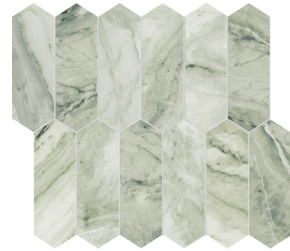

Ethereal hues of grey swirl in soft contrast, tinted with a subtle shade of misty green. Moscato Argento has a delicate, airy feel, which creates atmospheres of soothing elegance. Its name pays homage to sparkling wine with its silvery radiance and a subtle hint of green reminiscent of the muscat grape.

12 x 24 in / 30.5 x 61 cm Moscato Argento Honed Marble Tile

Formats and finishes at a glance

12 x 24 in / 30.5 x 61 cm
Honed 5000-0664-0

3 x 12 in / 7.5 x 30.5 cm
Honed 5000-0663-0

Mosaics

1.25 x 4 in / 3.3 x 10 cm
Herringbone Mosaic
Honed 5001-0368-0

1.25 in / 3 cm
Penny Round Mosaic
Honed 5001-0370-0

2 x 6 in / 4.9 x 15 cm
Picket Mosaic
Honed 5001-0369-0

2 in / 4.9 cm
Hexagon Mosaic
Honed 5001-0367-0

Trim

1/2 x 12 in / 1.3 x 30.5 cm
Deco-Bar
Honed 5002-0129-0

NATURAL STONE TILE VARIATION

The inherent beauty of natural stone products is expressed through variations in color, texture, shading and veining.

12 x 24 in / 30.5 x 61 cm tile variations

12 x 24 in / 30.5 x 61 cm Moscato Argento Honed Marble Tile