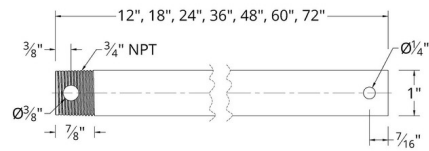

Description

The WAC Lighting Fan Downrod is designed for use with WAC Lighting fans to extend fan height. Constructed out of steel in a variety of finish options. Suitable for wet locations.

Shown in matte black

Specifications

COLOR	N/A
BODY FINISH	Matte Black
WATTAGE	N/A
DIMMER	N/A
DIMENSIONS	24"L x 0.75"W
BULB	N/A
COUNTRY OF ORIGIN	China

CLICK TO VIEW PRODUCT

Notes: