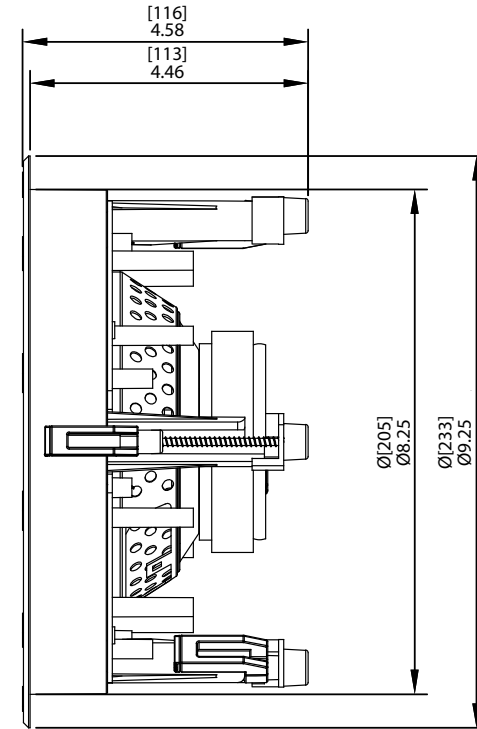

## R6.5Z.2

### R6.5Z.2

in-ceiling 2-way zero bezel speakers, pair

zero bezel grille, high frequency attenuation switch

woofer: 6.5" compression molded, talc-filled polycarbonate cone with rubber surround

tweeter: 1" fluid-cooled tetron dome, pivoting

power: 5-100 watts

freq response: 50-20 kHz

overall dimensions: Ø9.25" x 4.58"

impedance: 8Ω

sensitivity: 91 dB

cutout dimensions: Ø8.25"