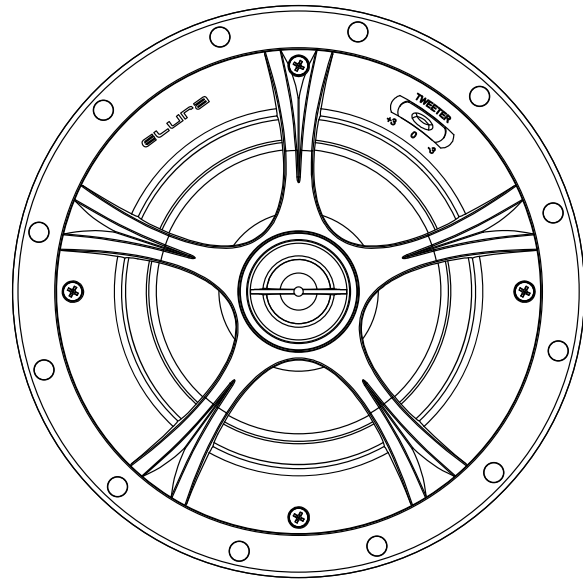

## R6.5Z.2

### R6.5Z.2

in-ceiling 2-way zero bezel speakers, pair

zero bezel grille, high frequency attenuation switch

woofer: 6.5" compression molded, talc-filled polycarbonate cone with rubber surround

tweeter: 1" fluid-cooled tetron dome, pivoting

power: 5-100 watts

freq response: 50-20 kHz

overall dimensions: Ø9.25" x 4.58"

impedance: 8Ω

sensitivity: 91 dB

cutout dimensions: Ø8.25"