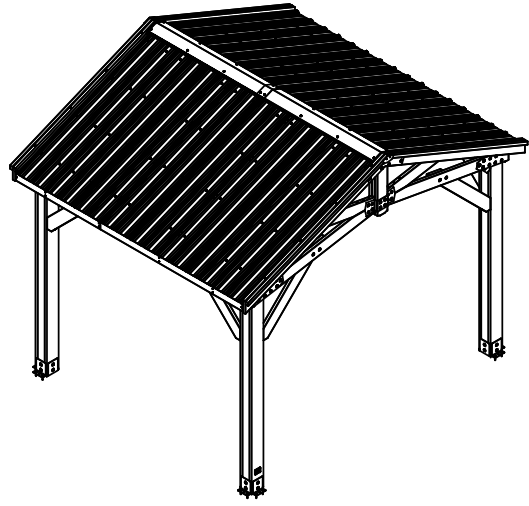

Part Number 2306059B 12x10 NORWOOD FOOTPRINT
 SHEET 1 OF 1
 SIZE

Backyard Discovery
 3305 Airport Drive Pittsburg, KS. 66762
 www.backyarddiscovery.com

This drawing and its contents are the property of Backyard Discovery issued in strict confidence and shall not without the prior written permission of the above stated company, be reproduced, copied, or used for any purpose whatsoever except the manufacture of articles for Backyard Discovery. This drawing is loaned and subject to return upon demand.

REV	BY	DESCRIPTION	DATE
REVISIONS			

TOLERANCES UNLESS OTHERWISE SPECIFIED (UNITS: mm) GENERAL = +1 -0 X.X = ±0.5mm ANGULAR = ±0.5°	FINISH	DESCRIPTION		
	SCALE	FOOTPRINT		
	DATE	PART NUMBER	LABEL	REV
	4/14/2022	2306059B 12x10 NORWOOD		
	DRAWN BY LR			