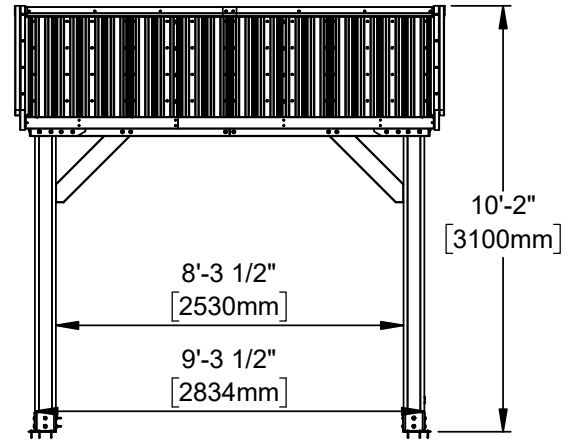

Part Number 2306059B 12x10 NORWOOD FOOTPRINT
 SHEET 1 OF 1
 SIZE

Backyard Discovery
 3305 Airport Drive Pittsburg, KS. 66762
 www.backyarddiscovery.com

This drawing and its contents are the property of Backyard Discovery issued in strict confidence and shall not without the prior written permission of the above stated company, be reproduced, copied, or used for any purpose whatsoever except the manufacture of articles for Backyard Discovery. This drawing is loaned and subject to return upon demand.

REV	BY	DESCRIPTION	DATE
REVISIONS			

TOLERANCES UNLESS OTHERWISE SPECIFIED (UNITS: mm) GENERAL = +1 -0 X.X = ±0.5mm ANGULAR = ±0.5°	FINISH	DESCRIPTION		
	SCALE	FOOTPRINT		
	DATE	PART NUMBER	LABEL	REV
	4/14/2022	2306059B 12x10 NORWOOD		
	DRAWN BY LR			