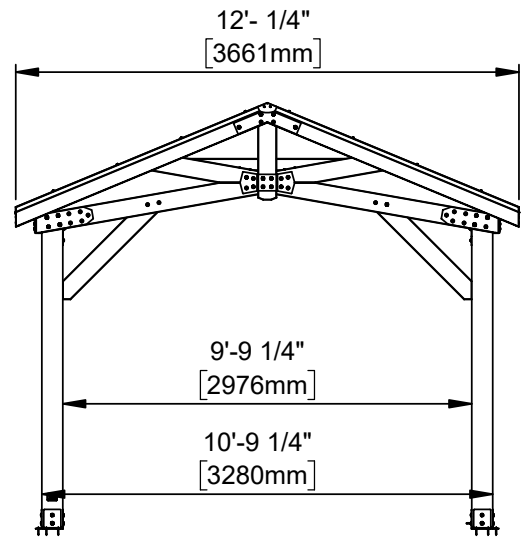

Part Number 2306059B 12x10 NORWOOD FOOTPRINT
 SHEET 1 OF 1
 SIZE

Backyard Discovery
 3305 Airport Drive Pittsburg, KS. 66762
 www.backyarddiscovery.com

This drawing and its contents are the property of Backyard Discovery issued in strict confidence and shall not without the prior written permission of the above stated company, be reproduced, copied, or used for any purpose whatsoever except the manufacture of articles for Backyard Discovery. This drawing is loaned and subject to return upon demand.

REV	BY	DESCRIPTION	DATE
REVISIONS			

TOLERANCES UNLESS OTHERWISE SPECIFIED (UNITS: mm) GENERAL = +1 -0 X.X = ±0.5mm ANGULAR = ±0.5°	FINISH	DESCRIPTION		
	SCALE	FOOTPRINT		
	DATE	PART NUMBER	LABEL	REV
	4/14/2022	2306059B 12x10 NORWOOD		
	DRAWN BY LR			