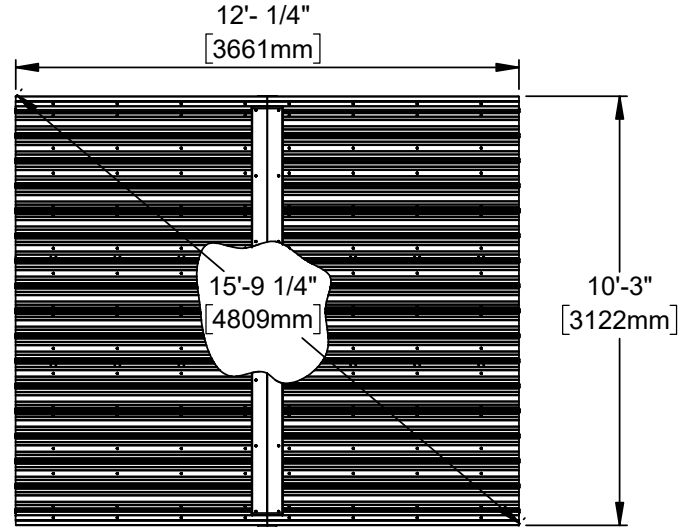

Part Number 2306059B 12x10 NORWOOD FOOTPRINT
 SHEET 1 OF 1
 SIZE

Backyard Discovery
 3305 Airport Drive Pittsburg, KS. 66762
 www.backyarddiscovery.com

This drawing and its contents are the property of Backyard Discovery issued in strict confidence and shall not without the prior written permission of the above stated company, be reproduced, copied, or used for any purpose whatsoever except the manufacture of articles for Backyard Discovery. This drawing is loaned and subject to return upon demand.

REV	BY	DESCRIPTION	DATE
REVISIONS			

TOLERANCES UNLESS OTHERWISE SPECIFIED (UNITS: mm) GENERAL = +1 -0 X.X = ±0.5mm ANGULAR = ±0.5°	FINISH	DESCRIPTION		
	SCALE	FOOTPRINT		
	DATE	PART NUMBER	LABEL	REV
	4/14/2022	2306059B 12x10 NORWOOD		
	DRAWN BY LR			