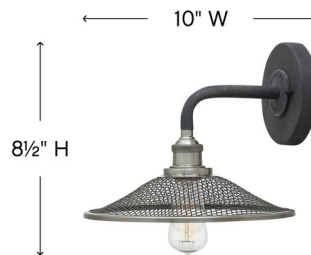

Lightology

lightology.com
866-954-4489
02-19-26

Project: _____

Company: _____

Location: _____ Fixture Type: _____

SPEC #: **HIN418649**

Approved On: _____ Approved By: _____

Rigby Wall Light By Hinkley Lighting

Description

The Rigby Wall Light is inspired by Americana barn lights and reborn as a chic, interior classic. Available in Polished Nickel, Buckeye Bronze, or Aged Zinc. One 60 watt max 120 volt medium base bulb is required, but not included. 10 inch width x 8.5 inch height x 10 inch depth. UL listed.

Shown in buckeye bronze

Specifications

COLOR	N/A
BODY FINISH	Buckeye Bronze
WATTAGE	60W
DIMMER	Standard 120V
DIMENSIONS	10"W x 8.5"H x 10"D
BULB NOT INCLUDED	1 x Edison/Medium (E26)/60W/120V Incandescent
COUNTRY OF ORIGIN	China