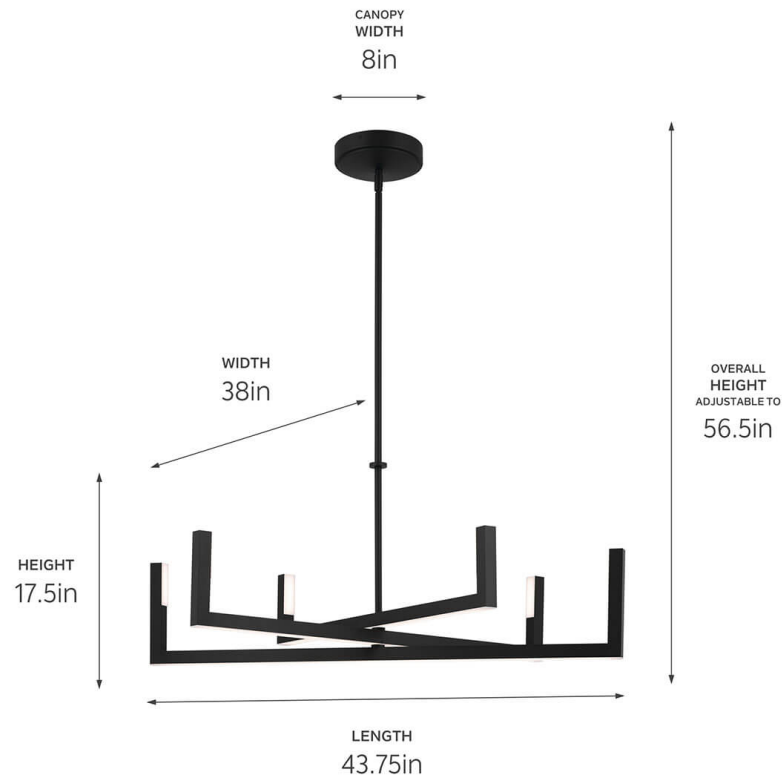

SPECIFICATIONS

Certifications/Qualifications

Prop65	No
Location Rating	Dry kichler.com/warranty

Dimensions

Height	17.5"
Overall Height	56.5"
Length	43.75"
Width	38"
Weight	11.8 LBS
Canopy Height	2"
Canopy Width	8"
Canopy Depth	8"

Electrical

Input Voltage	120 V

Light Source

Light Source	Integrated LED
Lamp Included	Integrated
# Of Bulbs/LED Modules	6
Max Or Nominal Watt	70 W
Max Wattage/Range	65
Lamp Type	Integrated
Socket Type	Integrated LED
Dimmable	Yes

Photometrics

Color Temperature Range	3000K
Color Rendering Index (CRI)	90
Delivered Lumens	1500 L
Delivered Efficacy (Lumens/Watt)	23
Rated Life	40000 hours

Mounting/Installation

Interior/Exterior	Interior Product
Mounting Weight	11.8 LBS
Lead Wire Length	72
Wire Connectors	Wire Nuts

FIXTURE ATTRIBUTES

Housing/Glass

Primary Material	Steel
Diffuser Description	Frosted White

Product/Ordering Information

Sku	84328MBK
Finish	Matte Black
UPC	783927025973

Finishes

- Matte Black
- Polished Nickel
- White