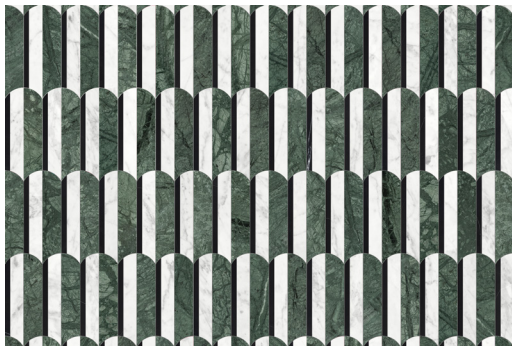

Mist Mosaic Polished
VTS WJMS FLORENCEP

Clay Mosaic Honed
VTS WJCL FLORENCEH

Blush Mosaic Honed
VTS WJBL FLORENCEH

Monochromo Mosaic
Polished
VTS WJMC FLORENCEP

Pine Mosaic Polished
VTS WJPN FLORENCEP

11" x 12" HYDROS