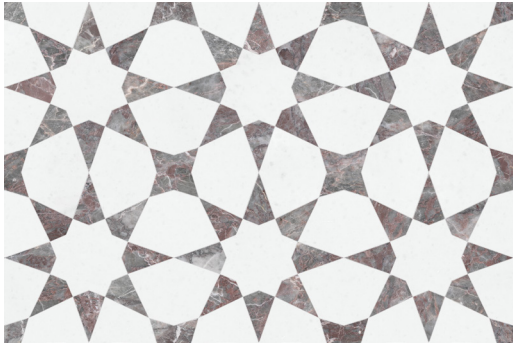

9" x 9" STELLAR

Fresca Mosaic
Honed
VTS WJFR STELLARH

Grigio Mosaic
Honed
VTS WJGR STELLARH

Burgundy Mosaic
Honed
VTS WJBR STELLARH

Nero Mosaic
Honed
VTS WJNR STELLARH

10" x 10" MADINA

Dove Mosaic Honed
VTS WJDV MADINAH