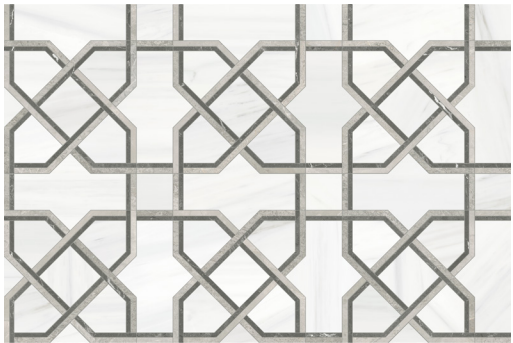

9" x 9" STELLAR

Fresca Mosaic
Honed
VTS WJFR STELLARH

Grigio Mosaic
Honed
VTS WJGR STELLARH

Burgundy Mosaic
Honed
VTS WJBR STELLARH

Nero Mosaic
Honed
VTS WJNR STELLARH

10" x 10" MADINA

Dove Mosaic Honed
VTS WJDV MADINAH