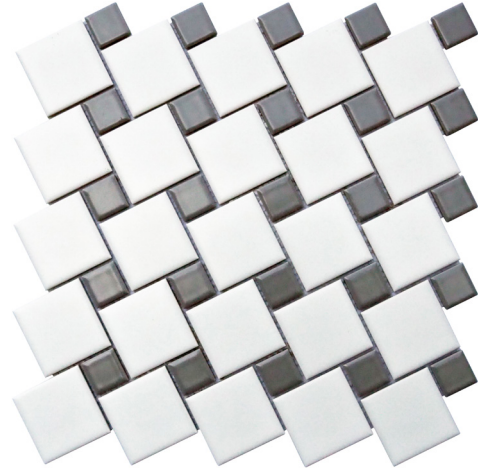

The vintage appeal of the classic pinwheel pattern comes home with Spin™ mosaic tile. The linear style offers a neutral option, while still celebrating layered looks and movement in design. The allure of this geometric mosaic remains ever-present today for its beauty and durability, especially for both kitchen and bath.

SPIN™

Glazed Porcelain Mosaic

WALL 
RESIDENTIAL 
COMMERCIAL 
INDOOR 
OUTDOOR 
POOL 

White - Black

White - Fawn

White - Gray

White - Silver

White - White

<p>Sizes</p>  <p>11" x 11" Mesh 11.02" x 11.02"</p> <p>Thickness</p> <p>5,5mm</p>	
<p>Testing</p> <p>Shade Variation Rating</p> <p>Results* VI</p>	

-  Sustainability Attributes
- Health Product Declaration (HPD) provided upon request
 - Product Packaging is 100% recyclable
 - VOC Free