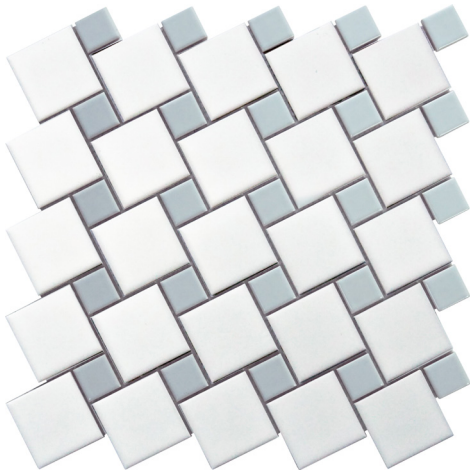

The vintage appeal of the classic pinwheel pattern comes home with Spin™ mosaic tile. The linear style offers a neutral option, while still celebrating layered looks and movement in design. The allure of this geometric mosaic remains ever-present today for its beauty and durability, especially for both kitchen and bath.

SPIN™

Glazed Porcelain Mosaic

WALL 
RESIDENTIAL 
COMMERCIAL 
INDOOR 
OUTDOOR 
POOL 

White - Black

White - Fawn

White - Gray

White - Silver

White - White

<p>Sizes</p>  <p>11" x 11" Mesh 11.02" x 11.02"</p> <p>Thickness</p> <p>5,5mm</p>	
<p>Testing</p> <p>Shade Variation Rating</p> <p>Results* VI</p>	

-  Sustainability Attributes
- Health Product Declaration (HPD) provided upon request
 - Product Packaging is 100% recyclable
 - VOC Free