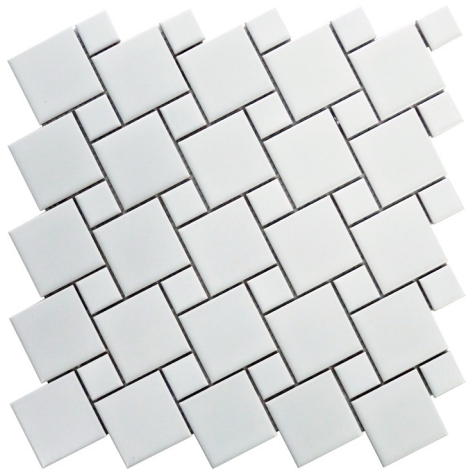

The vintage appeal of the classic pinwheel pattern comes home with Spin™ mosaic tile. The linear style offers a neutral option, while still celebrating layered looks and movement in design. The allure of this geometric mosaic remains ever-present today for its beauty and durability, especially for both kitchen and bath.

SPIN™

Glazed Porcelain Mosaic

WALL 
RESIDENTIAL 
COMMERCIAL 
INDOOR 
OUTDOOR 
POOL 

White - Black

White - Fawn

White - Gray

White - Silver

White - White

<p>Sizes</p>  <p>11" x 11" Mesh 11.02" x 11.02"</p> <p>Thickness</p> <p>5,5mm</p>	
<p>Testing</p> <p>Shade Variation Rating</p> <p>Results* VI</p>	

-  Sustainability Attributes
- Health Product Declaration (HPD) provided upon request
 - Product Packaging is 100% recyclable
 - VOC Free