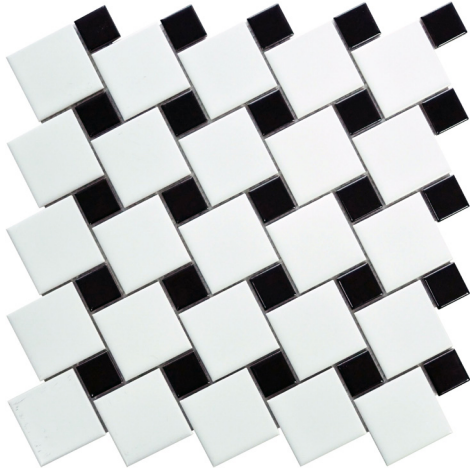

The vintage appeal of the classic pinwheel pattern comes home with Spin™ mosaic tile. The linear style offers a neutral option, while still celebrating layered looks and movement in design. The allure of this geometric mosaic remains ever-present today for its beauty and durability, especially for both kitchen and bath.

SPIN™

Glazed Porcelain Mosaic

WALL 
RESIDENTIAL 
COMMERCIAL 
INDOOR 
OUTDOOR 
POOL 

White - Black

White - Fawn

White - Gray

White - Silver

White - White

<p>Sizes</p>  <p>11" x 11" Mesh 11.02" x 11.02"</p> <p>Thickness</p> <p>5,5mm</p>	
<p>Testing</p> <p>Shade Variation Rating</p> <p>Results* VI</p>	

-  Sustainability Attributes
- Health Product Declaration (HPD) provided upon request
 - Product Packaging is 100% recyclable
 - VOC Free