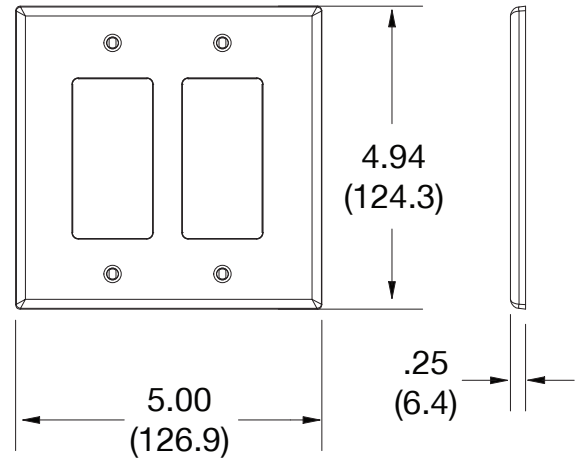

Mid-Size Wallplate Decorator 2-Gang

Features

- High-impact, self-extinguishing polycarbonate material
- More rigid; sharp lines and less dimpling
- Smooth satin finish; blends into wall with an optimum finish

Ordering Information

Description	Gang	Color	UPC Number	Catalog Number
Mid-size blank box mount wallplate, smooth satin finish, for use with decorator devices	2	White	883778313837	PJ262W

Listings

cULus Listed

Specifications

Material	Polycarbonate thermoplastic
Thickness	.25 (6.4)
Orientation	Orientation
Mounting	Screw
Mounting Screws	Painted steel
Dimensions	4.94 in x 5.00 in x 0.25 in
Flammability	UL 94 V2