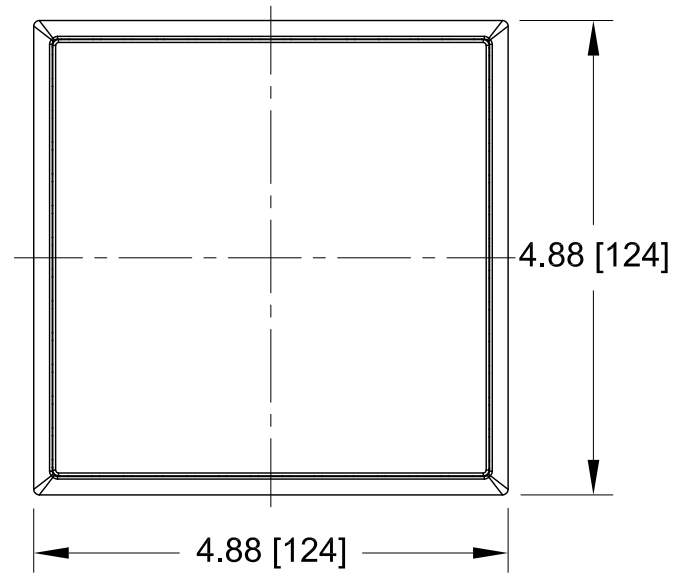

FRONT

MOUNTING DEPTH

GRILLE

ISOMETRIC

VP3SQ

REV.

DRWN - PART NUMBER

SIZE