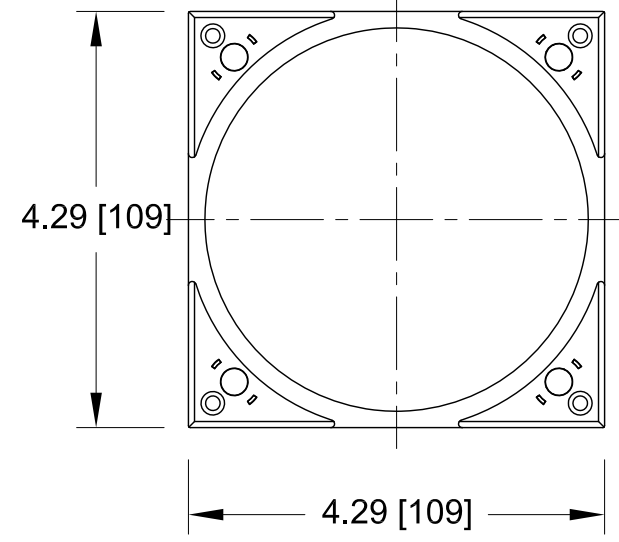

FRONT

MOUNTING DEPTH

GRILLE

ISOMETRIC

VP3SQ

REV.

DRWN - PART NUMBER

SIZE