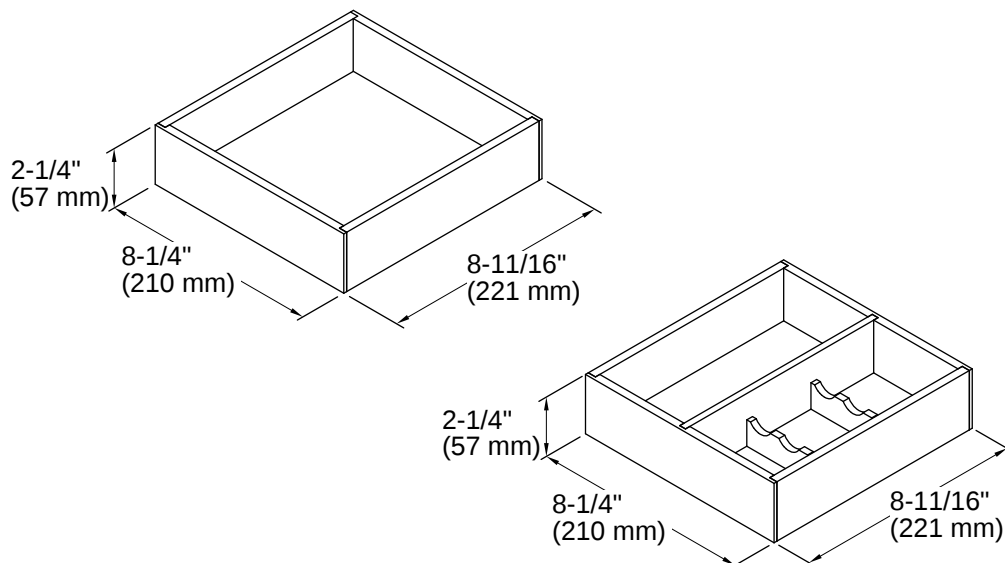

Installation Notes

Install this product according to the installation instructions.