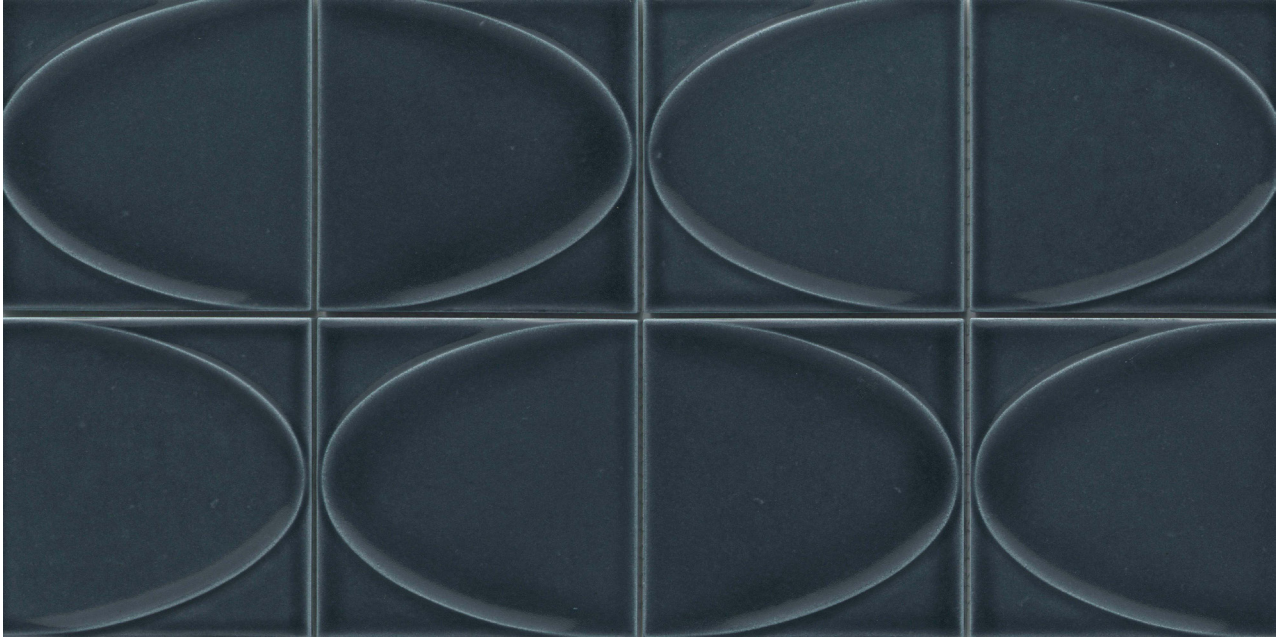

Sophisticated and saturated in rich nature-influenced hues, Mizu™ ceramic tile adds equal measures of style and flair in interior design. The celebration of circles is evident in five smart colors that will dress up walls in any room. The graphic pattern is truly an eye-catcher. Mizu coordinates perfectly with Kaze™.

**MIZU™**  
*Glazed Ceramic Mosaic*

Blue

White

Silver

Taupe

Green

Sizes	
	8" x 16" Mesh 7.80" x 15.67"
Thickness	8mm
Testing	Shade Variation Rating
Results*	V2

- Sustainability Attributes**
- Health Product Declaration (HPD) provided upon request
  - Product Packaging is 100% recyclable
  - VOC Free