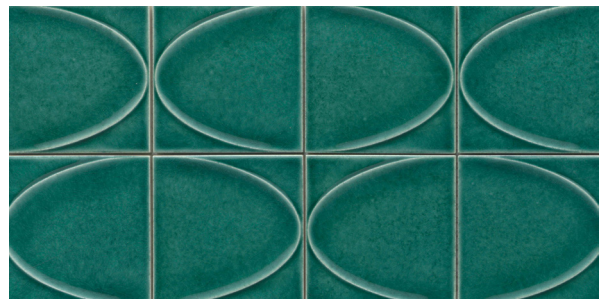

Sophisticated and saturated in rich nature-influenced hues, Mizu™ ceramic tile adds equal measures of style and flair in interior design. The celebration of circles is evident in five smart colors that will dress up walls in any room. The graphic pattern is truly an eye-catcher. Mizu coordinates perfectly with Kaze™.

**MIZU™**  
*Glazed Ceramic Mosaic*

Blue

White

Silver

Taupe

Green

Sizes	
	8" x 16" Mesh 7.80" x 15.67"
Thickness	8mm
Testing	Shade Variation Rating
Results*	V2

- Sustainability Attributes**
- Health Product Declaration (HPD) provided upon request
  - Product Packaging is 100% recyclable
  - VOC Free