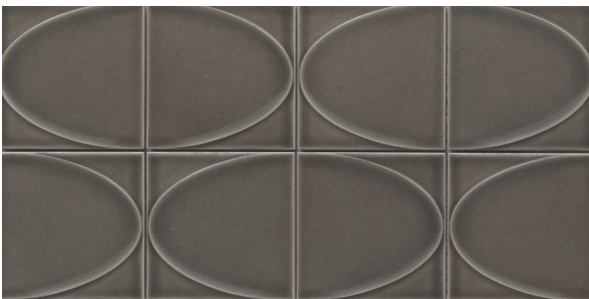

Sophisticated and saturated in rich nature-influenced hues, Mizu™ ceramic tile adds equal measures of style and flair in interior design. The celebration of circles is evident in five smart colors that will dress up walls in any room. The graphic pattern is truly an eye-catcher. Mizu coordinates perfectly with Kaze™.

**MIZU™**  
*Glazed Ceramic Mosaic*

Blue

White

Silver

Taupe

Green

Sizes	
	8" x 16" Mesh 7.80" x 15.67"
Thickness	8mm
Testing	Shade Variation Rating
Results*	V2

- Sustainability Attributes**
- Health Product Declaration (HPD) provided upon request
  - Product Packaging is 100% recyclable
  - VOC Free