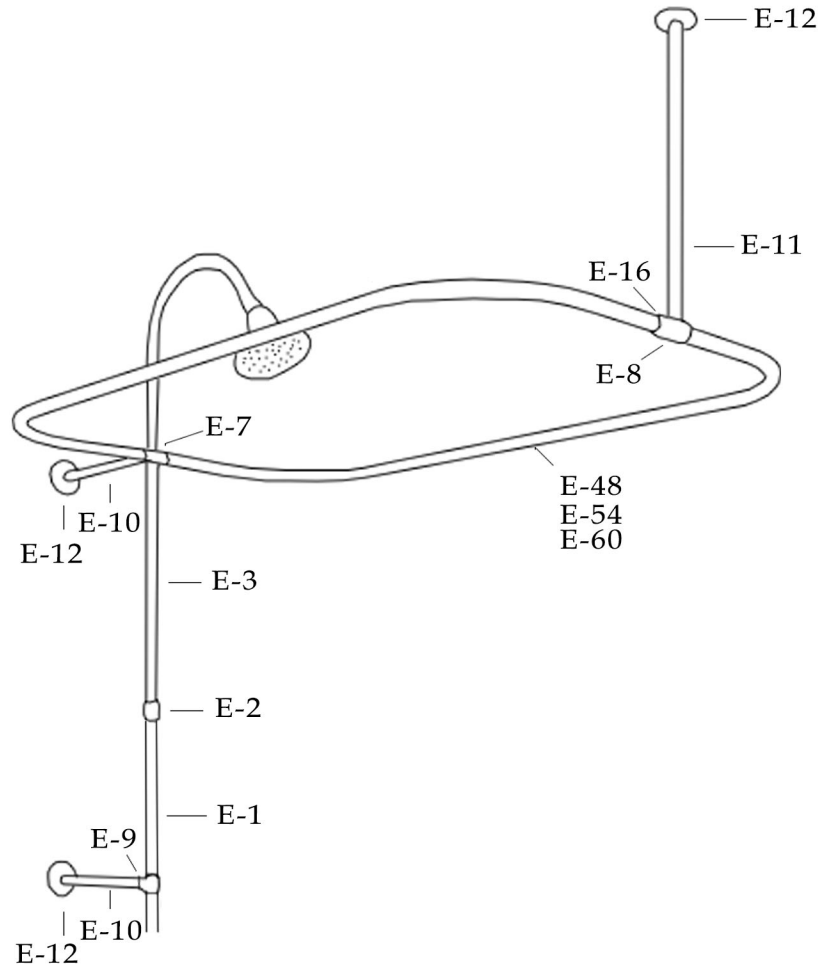

COUPLER & SWING ARM PART SETS

****NOTE:** You may not receive all part sets listed below. Please refer to your order for your specific product.**

DECK MOUNT COUPLERS - Either of these couplers can be used to attach a tub faucet to the rim of a tub.

6" Deck Mount Couplers
Part: 200

2" Deck Mount Couplers
Part: 202

Deck Mount Hook Ups
Part: RMT500 included in box 200 or 202

BATHROOM WALL MOUNT COUPLERS - Either of these couplers can be used to attach a tub faucet to the rim of a tub.

Adjustable Tub Wall Mount Couplers
Part: A100

**DECK MOUNT /
FREESTANDING SWING ARMS** -
used between the couplers and the
faucet body to create adjustable
mounting widths.

Part: 300

TUB WALL / BATHROOM WALL MOUNT SWING ARMS -
used between the faucet body and the tub or bathroom wall to create
adjustable mounting widths.

Part: 100

Deck Mount Hook Ups
Part: T7550 included in box 100

MAIDSTONE

www.MaidstoneSupply.com

End Mount Shower Conversion Kit with Showerhead

Unpack and check all the parts, and read the instructions.

PART NO.	DESCRIPTION	QTY	NOTES
E-1	48" Lower Riser Tube	1	
E-2	Riser Coupler	1	
E-3	28" Upper Riser Tube	1	
E-7	Riser Enclosure Connector	1	
E-8	Enclosure Connector	1	
E-9	5/8" Support Loop	1	Includes Set Screw
E-10	10" Wall Support Tube	2	
E-11	30" Ceiling Support Tube	1	
E-12	Wall/Ceiling Flange	3	Screws Not Included
E-16	Aluminium Compression Sleeve For 5/8" Tubing	1	
E-18	Entire Bag of Screws & Anchors	1	Not Shown
E-48	48" End Mount 'C' Tube	2	
E-54	54" End Mount 'C' Tube	2	
E-60	60" End Mount 'C' Tube	2	
E-DRYWALL SCREW	Drywall Screw (Finished)	6	Not Shown
E-SET SCREW	Set Screw	12	Not Shown
E-ALLEN SCREW	Allen Screw (No-Finish)	1	Not Shown
E-PLASTIC ANCHOR	Plastic Anchor	6	Not Shown
	Showerhead	1	Multiple Options