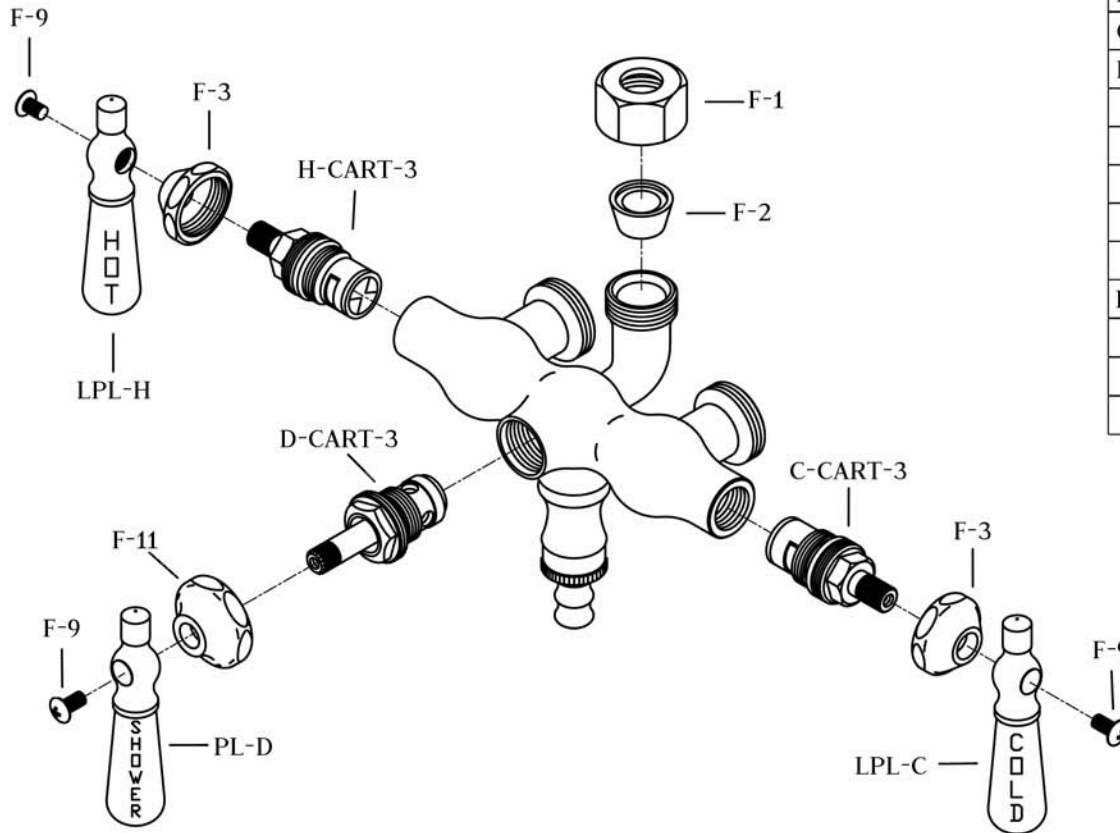

MAIDSTONE

www.MaidstoneSupply.com

Tub Downspout Faucet Body

Unpack and check all the parts, and read the instructions.

PART NO.	DESCRIPTION	QTY
C-CART-3	COLD CARTRIDGE	1
D-CART-3	DIVERTER CARTRIDGE	1
F-1	RISER NUT	1
F-2	RISER CONE WASHER	1
F-3	BELL NUT	2
F-9	LEVER HANDLE SCREW	3
F-11	DIVERTER BELL FLANGE	1
H-CART-3	HOT CARTRIDGE	1
LPL-C	COLD LEVER HANDLE (LG)	1
LPL-H	HOT LEVER HANDLE (LG)	1
PL-D	DIVERTER LEVER HANDLE (LG)	1

COUPLER & SWING ARM PART SETS

****NOTE:** You may not receive all part sets listed below. Please refer to your order for your specific product.**

DECK MOUNT COUPLERS - Either of these couplers can be used to attach a tub faucet to the rim of a tub.

6" Deck Mount Couplers
Part: 200

2" Deck Mount Couplers
Part: 202

Deck Mount Hook Ups
Part: RMT500 included in box 200 or 202

BATHROOM WALL MOUNT COUPLERS - Either of these couplers can be used to attach a tub faucet to the rim of a tub.

Adjustable Tub Wall Mount Couplers
Part: A100

**DECK MOUNT /
FREESTANDING SWING ARMS** -
used between the couplers and the
faucet body to create adjustable
mounting widths.

Part: 300

TUB WALL / BATHROOM WALL MOUNT SWING ARMS -
used between the faucet body and the tub or bathroom wall to create
adjustable mounting widths.