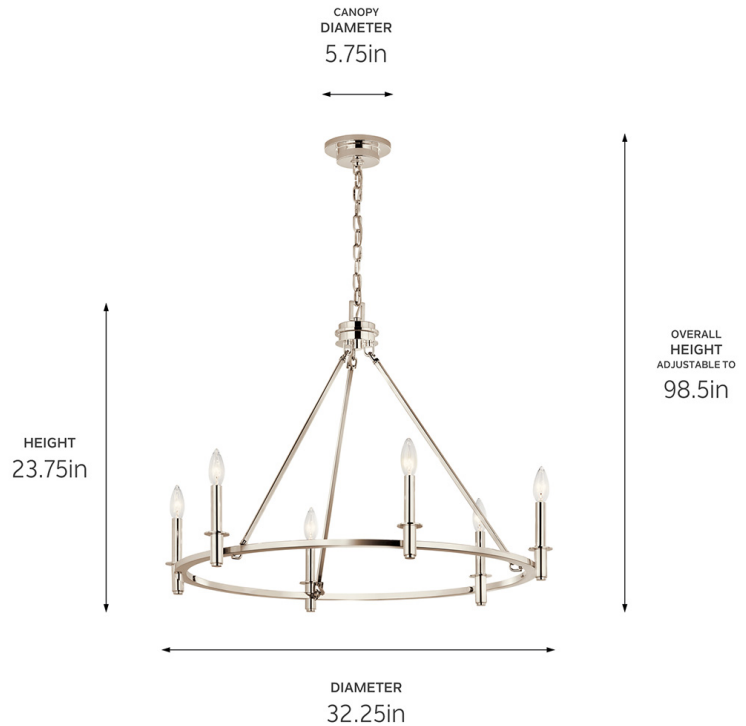

SPECIFICATIONS

Certifications/Qualifications

ADA Compliant	No
Prop65	No
Location Rating	Dry
	kichler.com/warranty

Dimensions

Height	23.75"
Overall Height	98.5"
Weight	10.34 LBS
Canopy Width	5.75"
Canopy Depth	1.5"
Chain/Stem Length	72"

Electrical

Input Voltage	120 V

Light Source

Light Source	Bulb
Lamp Included	Not Included
# Of Bulbs/LED Modules	6
Max Or Nominal Watt	60 W
Lamp Type	B
Socket Type	E12 (Candelabra)
Dimmable	Yes

Mounting/Installation

Interior/Exterior	Interior Product
Mounting Weight	10.34 LBS
Lead Wire Length	144
Wire Connectors	Wire Nuts

FIXTURE ATTRIBUTES

Housing/Glass

Primary Material	Steel
Shade Included	No
Max Stem Tilt	90 °

Product/Ordering Information

SKU	52705PN
Finish	Polished Nickel
UPC	783927046886

Finishes

- Black
- Champagne Bronze™
- Polished Nickel