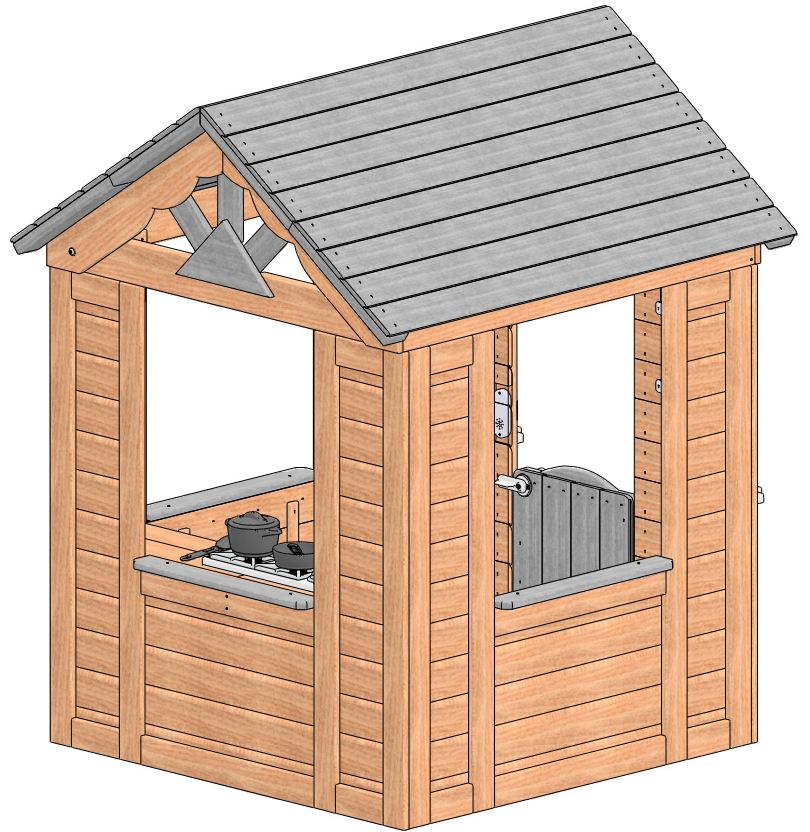

DRAWN BY	wsmalley	DESCRIPTION	MAPLE LEAF PLAYHOUSE
DATE	9/3/2024	PART NUMBER	2403048 MAPLE LEAF PLAYHOUSE
		REV	

DRAWN BY	wsmalley	DESCRIPTION	MAPLE LEAF PLAYHOUSE
DATE	9/3/2024	PART NUMBER	2403048 MAPLE LEAF PLAYHOUSE
		REV	

DRAWN BY	wsmalley	DESCRIPTION	MAPLE LEAF PLAYHOUSE
DATE	9/3/2024	PART NUMBER	2403048 MAPLE LEAF PLAYHOUSE
		REV	