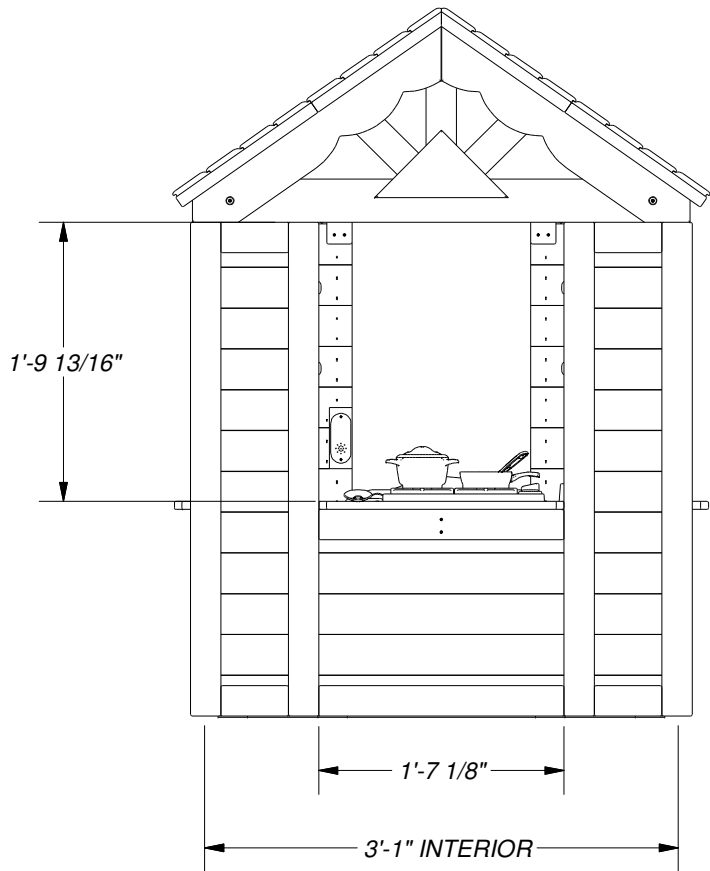

DRAWN BY	wsmalley	DESCRIPTION	MAPLE LEAF PLAYHOUSE
DATE	9/3/2024	PART NUMBER	2403048 MAPLE LEAF PLAYHOUSE
		REV	

DRAWN BY	wsmalley	DESCRIPTION	MAPLE LEAF PLAYHOUSE
DATE	9/3/2024	PART NUMBER	2403048 MAPLE LEAF PLAYHOUSE
		REV	

DRAWN BY	wsmalley	DESCRIPTION	MAPLE LEAF PLAYHOUSE
DATE	9/3/2024	PART NUMBER	2403048 MAPLE LEAF PLAYHOUSE
		REV	