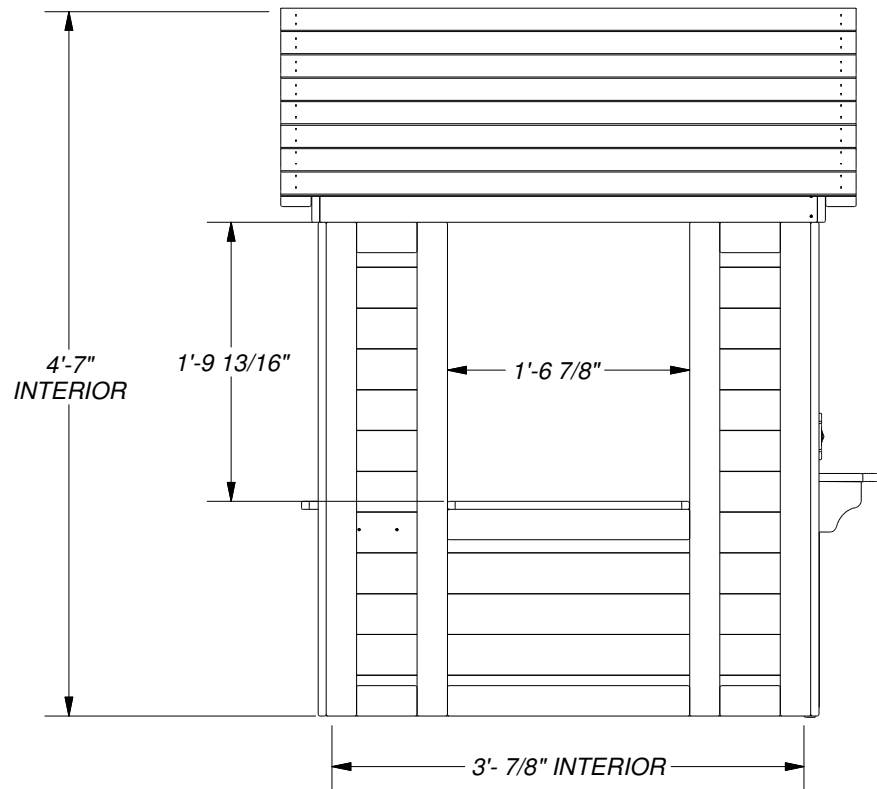

DRAWN BY	wsmalley	DESCRIPTION	MAPLE LEAF PLAYHOUSE
DATE	9/3/2024	PART NUMBER	2403048 MAPLE LEAF PLAYHOUSE
		REV	

DRAWN BY	wsmalley	DESCRIPTION	MAPLE LEAF PLAYHOUSE
DATE	9/3/2024	PART NUMBER	2403048 MAPLE LEAF PLAYHOUSE
		REV	

DRAWN BY	wsmalley	DESCRIPTION	MAPLE LEAF PLAYHOUSE
DATE	9/3/2024	PART NUMBER	2403048 MAPLE LEAF PLAYHOUSE
		REV	