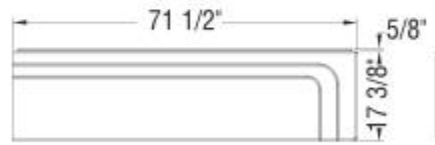

Talisman 71 x 42 Acrylic Drop-in Bathtub

Model number:

100106-003-001-000

Dimensions: 71.375" x 42" x 19"

Installation: Drop-in

Material: Acrylic

Standard Features:

- Oval shape bathtub
- Alcove or drop-in installation
- Optional nailing flange available
- Armrests and textured floor
- End drain

MAAX

Talisman 71 x 42 Acrylic Drop-in Bathtub

Model number:

100106-003-001-000

Dimensions: 71.375" x 42" x 19"

Installation: Drop-in

Material: Acrylic

Dimensions

71 1/2 x 42 x 19 In.
(1813 x 1067 x 483 mm)

Water Capacity

67 gallons - 255 liters

Weight

99 lbs - 45 kg

Bathing Well

53 3/4 In. x 27 1/4 In.
(1365 mm x 692 mm)

Deep Sump Height

18.5 In. - 470 mm

Deck Width

4 In. - 102 mm

Drain location:

End

- (▲): Indicates Whirlpool jets positioning
- (●): Indicates airjets positioning
- (⊖): Indicates suction positioning
- (◻): Indicates chromatherapy light positioning