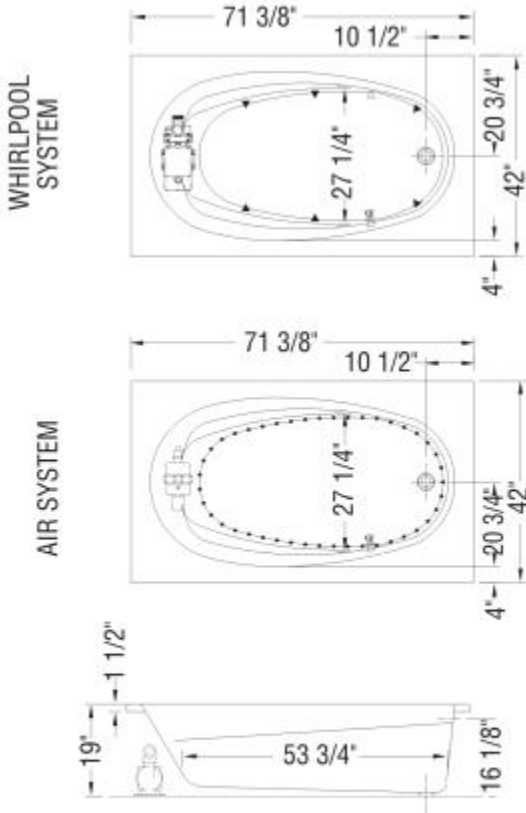

Talisman 71 x 42 Acrylic Drop-in Bathtub

Model number:

100106-003-001-000

Dimensions: 71.375" x 42" x 19"

Installation: Drop-in

Material: Acrylic

Standard Features:

- Oval shape bathtub
- Alcove or drop-in installation
- Optional nailing flange available
- Armrests and textured floor
- End drain

MAAX

Talisman 71 x 42 Acrylic Drop-in Bathtub

Model number:

100106-003-001-000

Dimensions: 71.375" x 42" x 19"

Installation: Drop-in

Material: Acrylic

Dimensions

71 1/2 x 42 x 19 In.
(1813 x 1067 x 483 mm)

Water Capacity

67 gallons - 255 liters

Weight

99 lbs - 45 kg

Bathing Well

53 3/4 In. x 27 1/4 In.
(1365 mm x 692 mm)

Deep Sump Height

18.5 In. - 470 mm

Deck Width

4 In. - 102 mm

Drain location:

End

- (▲): Indicates Whirlpool jets positioning
- (●): Indicates airjets positioning
- (⊖): Indicates suction positioning
- (◻): Indicates chromatherapy light positioning