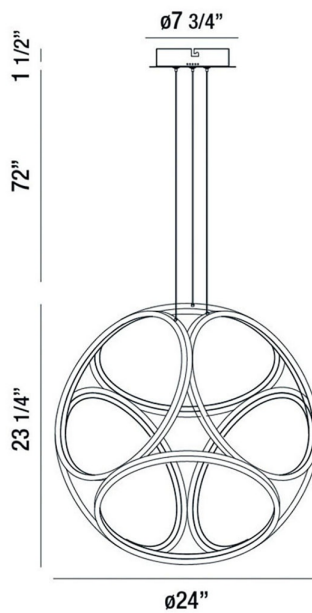

## Glenview, Pendant , 24", Chrome

Item No.  
37102-012

JOB NAME:

DATE:

TYPE:

COMMENTS:

### LIGHT INFORMATION

Light Type Integrated LED

Bulb Socket N/A

Bulb Shape N/A

Bulb Included Yes

CRI 80

Delivered Lumens 1800

Colour Temperature (Kelvin) 3000K

### LIGHT INFORMATION (CONT'D.)

Light Wattage 6.67

Total Wattage 40

### DIMENSIONS & WEIGHT

Product Width (In)

Product Height (In) 23.25

Product Ext (In)

Product Diameter (In) 24

Product Weight (Lbs) 4.41

Product Length (In)