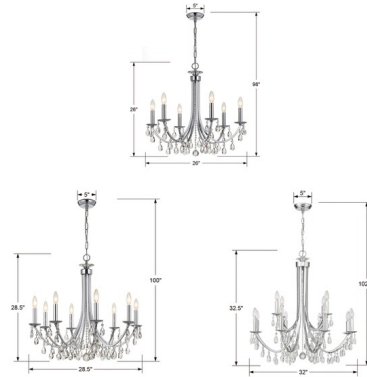

Lightology

lightology.com
866-954-4489
02-17-26

Project: _____

Company: _____

Location: _____ Fixture Type: _____

SPEC #: **CRY964305**

Approved On: _____ Approved By: _____

Bridgehampton Chandelier By Crystorama

Description

The Bridgehampton Chandelier glimmers with elegance by showcasing a traditional design and stunning crystal details. Dripping from the steel frame is a number of either hand-cut or Strass crystals that dazzle the eye once the bulbs are illuminated. Place this magnificent chandelier over the dining table on as a grand statement in an entry foyer.

Shown in antique gold / hand-cut crystal

Specifications

COLOR	Hand-Cut Crystal
BODY FINISH	Antique Gold
WATTAGE	40W
DIMMER	Standard 120V
DIMENSIONS	28"W x 29"H
BULB NOT INCLUDED	8 x B10/Candelabra (E12)/5W/120V LED
OTHER BULB OPTIONS	8 x B10/Candelabra (E12)/60W/120V Incandescent
COUNTRY OF ORIGIN	China