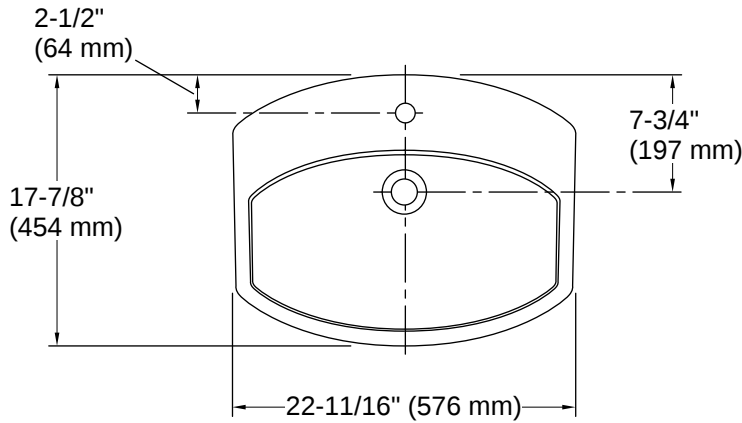

Recommended ADA Installation