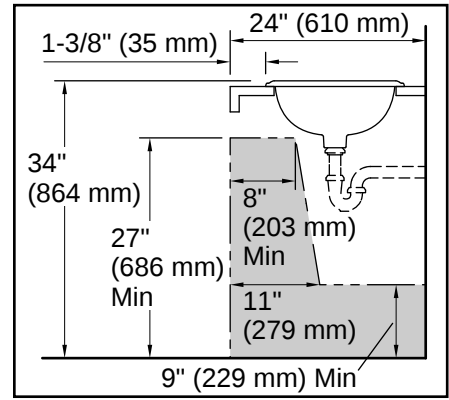

Recommended ADA Installation