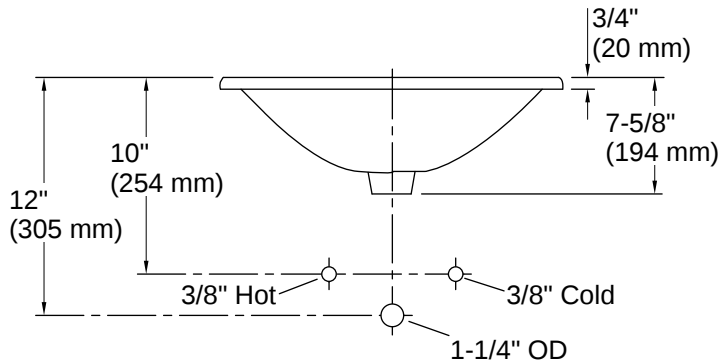

Installation

- Drop-in

Installation Notes

Install this product according to the installation instructions.

NOTICE: Countertop manufacturer or cutter must use the cut-out template provided with the product, or a current one provided by Kohler Co. (call 1-800-4KOHLER). Kohler Co. is not responsible for cutout errors when the incorrect cut-out template is used.

Product dimensions are nominal and may vary per ASME A112.19.2 tolerances.

ADA, OBC, CSA B651 compliant when installed to the specific requirements of these regulations.