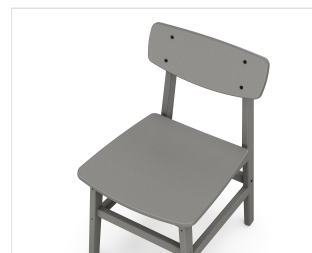

POLYWOOD®

Sustainable Outdoor Furniture

CLIMATETUFF™
MATERIALS

COLORSTAY™
TECHNOLOGY

MADE IN
THE USA

CONSCIOUSLY
CRAFTED

Modern Studio Urban Chair (Single)

BRAND | POLYWOOD®

COLLECTION | Modern Studio

SKU | 1120

SPECIFICATIONS

Weight	19.0 lbs
Width	17.51"
Height	31.01"
Depth	21.49"
Seat Width	18.02"
Seat Depth	17.72"
Seat Height	17.92"

AVAILABLE LUMBER COLORS