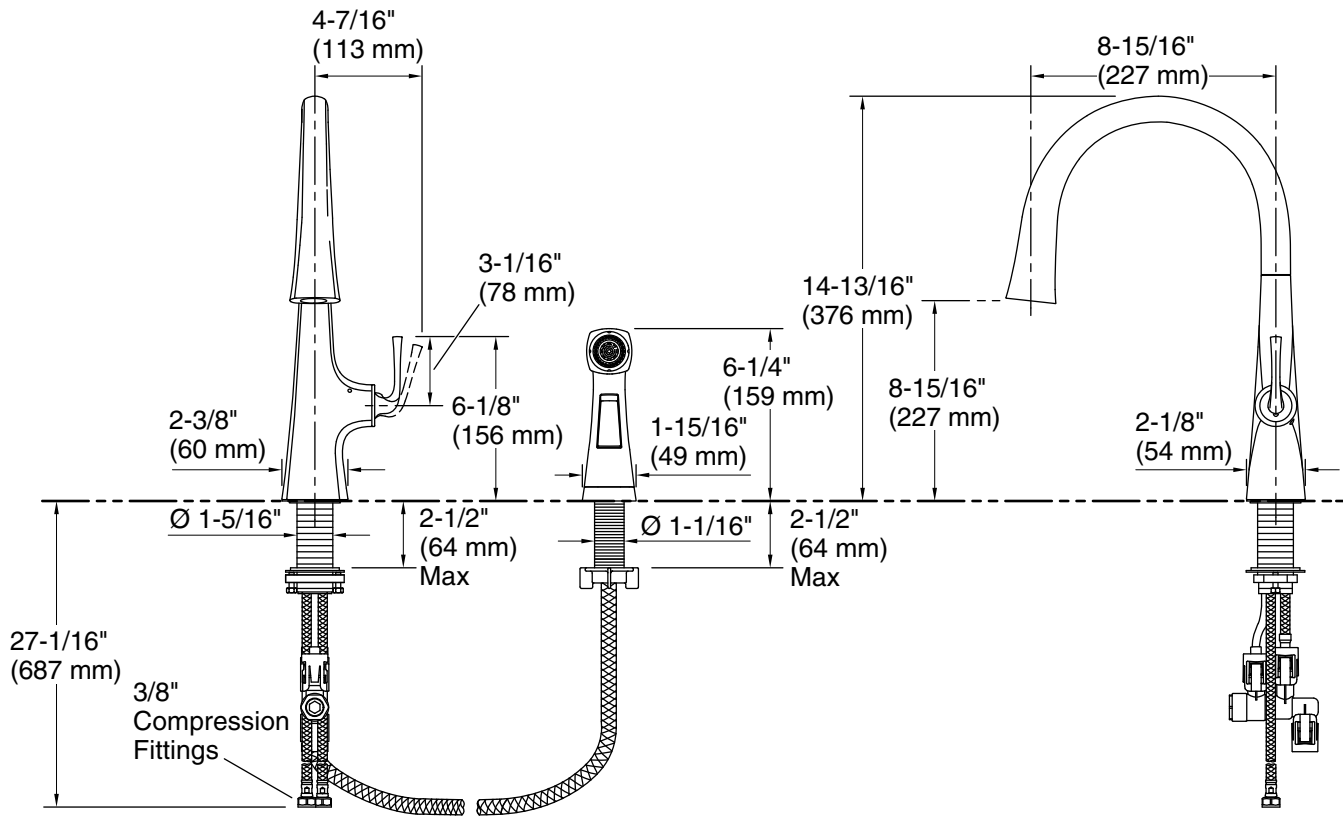

### Installation

- Deck-mount
- Two-hole or four-hole (three-hole escutcheon available for four-hole applications; K-22071, sold separately)
- Flexible supply lines simplify installation

### Technical Information

All product dimensions are nominal.

Faucet flow rate: 1.5 gal/min (5.7 l/min)

### Spout:

Spout reach: 8-15/16" (227 mm)