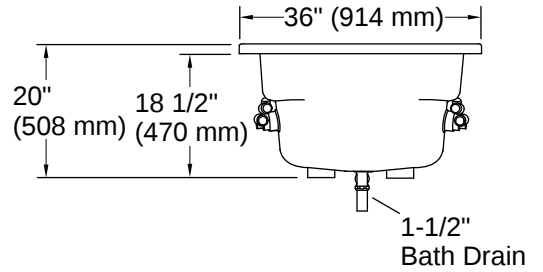

Installation

- Drop-in

Installation Notes

Install this product according to the installation instructions.

Measure your actual product for rough-in details.

The hot water supply should be 70% of the capacity of the bath or greater. Installations will vary.

Pump must be relocated to custom position at the time of installation.

Provide adequate clearance.

If installing a rim-mount faucet, make sure there is no interference above or below the deck before drilling any holes.