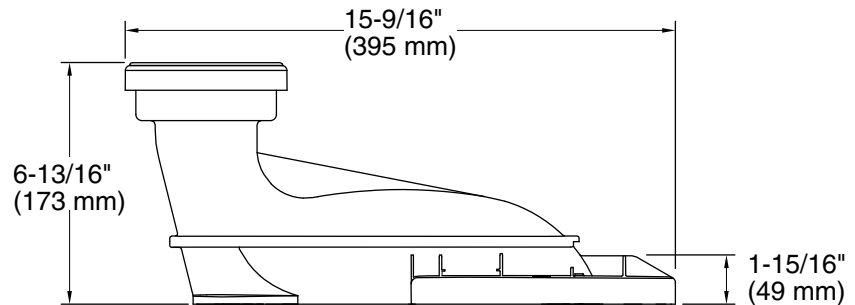

Features

- Converts standard 12" (305 mm) rough-in products to 14" (356 mm) configuration
- Plastic trapway

Installation

- 14" (356 mm) rough-in

Recommended Products/Accessories

- K-33813-RA Tall two-piece elongated toilet with skirted trapway, 1.28 gpf
- K-3814 Two-piece elongated toilet with skirted trapway, 1.28 gpf
- K-3814-RA Two-piece elongated toilet with skirted trapway, 1.28 gpf
- K-3981 One-piece compact elongated toilet with skirted trapway, 1.28 gpf (Qty 2)
- K-5709 ContinuousClean XT two-piece elongated toilet with skirted trapway, 1.28 gpf
- K-5310 Two-piece elongated toilet with skirted trapway, 1.28 gpf
- K-5310-RA Two-piece elongated toilet with skirted trapway, 1.28 gpf
- K-20197 Two-piece elongated toilet with skirted trapway, 1.28 gpf
- K-20197-RA Two-piece elongated toilet with skirted trapway, 1.28 gpf
- K-20198 ContinuousClean XT two-piece elongated toilet with skirted trapway, 1.28 gpf
- K-78080 One-piece compact elongated toilet with skirted trapway, 1.28 gpf
- K-78080-RA One-piece compact elongated toilet with skirted trapway, 1.28 gpf
- K-6428 One-piece compact elongated toilet with skirted trapway, 1.28 gpf
- K-31674 The Complete Solution® two-piece elongated toilet with skirted trapway, 1.28 gpf
- K-45927 The Complete Solution® two-piece elongated toilet with skirted trapway, 1.28 gpf
- K-46018 The Complete Solution® ContinuousClean ST two-piece elongated toilet with skirted trapway, 1.28 gpf
- K-28161 Two-piece elongated toilet with skirted trapway, 1.28 gpf
- K-28161-RA Two-piece elongated toilet with skirted trapway, 1.28 gpf
- K-20450 Two-piece elongated toilet with skirted trapway, 1.28 gpf
- K-20450-RA Two-piece elongated toilet with skirted trapway, 1.28 gpf
- K-90097 ContinuousClean two-piece elongated toilet with

Codes/Standards

ASME A112.19.2/CSA B45.1

KOHLER® One-Year Limited Warranty

See website for detailed warranty information.

Technical Information

All product dimensions are nominal.

Material: Plastic

Notes