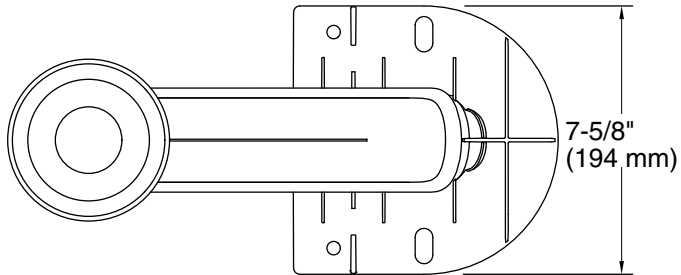

Features

- Converts standard 12" (305 mm) rough-in products to 14" (356 mm) configuration
- Plastic trapway

Installation

- 14" (356 mm) rough-in

Recommended Products/Accessories

- K-33813-RA Tall two-piece elongated toilet with skirted trapway, 1.28 gpf
- K-3814 Two-piece elongated toilet with skirted trapway, 1.28 gpf
- K-3814-RA Two-piece elongated toilet with skirted trapway, 1.28 gpf
- K-3981 One-piece compact elongated toilet with skirted trapway, 1.28 gpf (Qty 2)
- K-5709 ContinuousClean XT two-piece elongated toilet with skirted trapway, 1.28 gpf
- K-5310 Two-piece elongated toilet with skirted trapway, 1.28 gpf
- K-5310-RA Two-piece elongated toilet with skirted trapway, 1.28 gpf
- K-20197 Two-piece elongated toilet with skirted trapway, 1.28 gpf
- K-20197-RA Two-piece elongated toilet with skirted trapway, 1.28 gpf
- K-20198 ContinuousClean XT two-piece elongated toilet with skirted trapway, 1.28 gpf
- K-78080 One-piece compact elongated toilet with skirted trapway, 1.28 gpf
- K-78080-RA One-piece compact elongated toilet with skirted trapway, 1.28 gpf
- K-6428 One-piece compact elongated toilet with skirted trapway, 1.28 gpf
- K-31674 The Complete Solution® two-piece elongated toilet with skirted trapway, 1.28 gpf
- K-45927 The Complete Solution® two-piece elongated toilet with skirted trapway, 1.28 gpf
- K-46018 The Complete Solution® ContinuousClean ST two-piece elongated toilet with skirted trapway, 1.28 gpf
- K-28161 Two-piece elongated toilet with skirted trapway, 1.28 gpf
- K-28161-RA Two-piece elongated toilet with skirted trapway, 1.28 gpf
- K-20450 Two-piece elongated toilet with skirted trapway, 1.28 gpf
- K-20450-RA Two-piece elongated toilet with skirted trapway, 1.28 gpf
- K-90097 ContinuousClean two-piece elongated toilet with

Codes/Standards

ASME A112.19.2/CSA B45.1

KOHLER® One-Year Limited Warranty

See website for detailed warranty information.

Technical Information

All product dimensions are nominal.

Material: Plastic

Notes