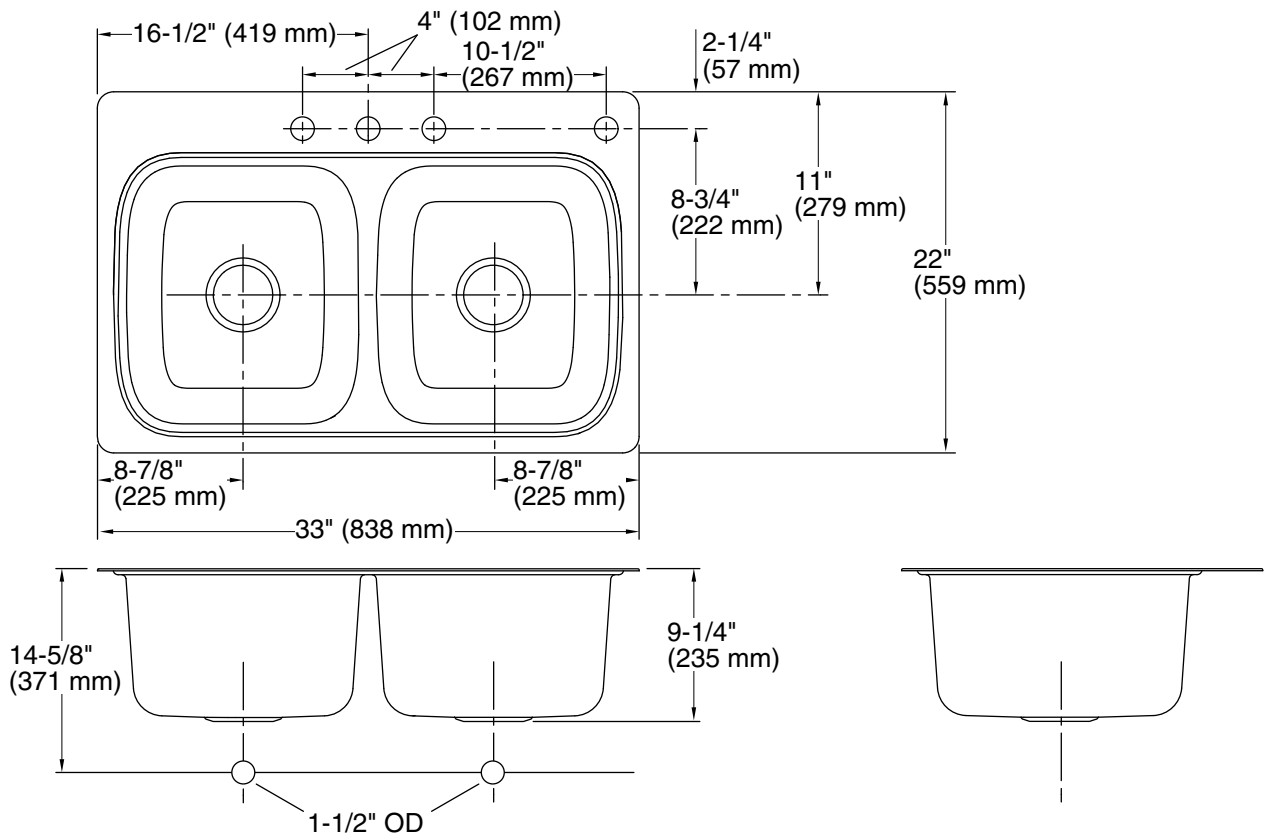

### Features

- 36" minimum base cabinet width
- Double-equal bowls
- 9" (229 mm) depth provides generous workspace
- Includes installation hardware
- Three faucet holes and one accessory hole to the right

## Technical Information

All product dimensions are nominal.

Basin configuration: Equal Bowls

Center(s): 8" (203 mm)

Min. base cabinet width: 36" (914 mm)

Bowl area (Left): Length: 14-3/16" (360 mm)  
Width: 15-11/16" (398 mm)  
Bowl depth: 9" (229 mm)

Bowl area (Right): Length: 14-3/16" (360 mm)  
Width: 15-11/16" (398 mm)  
Bowl depth: 9" (229 mm)

Number of deck holes: 4

Faucet hole(s): 1-7/16" (37 mm)

Drain hole: 3-5/8" (92 mm)