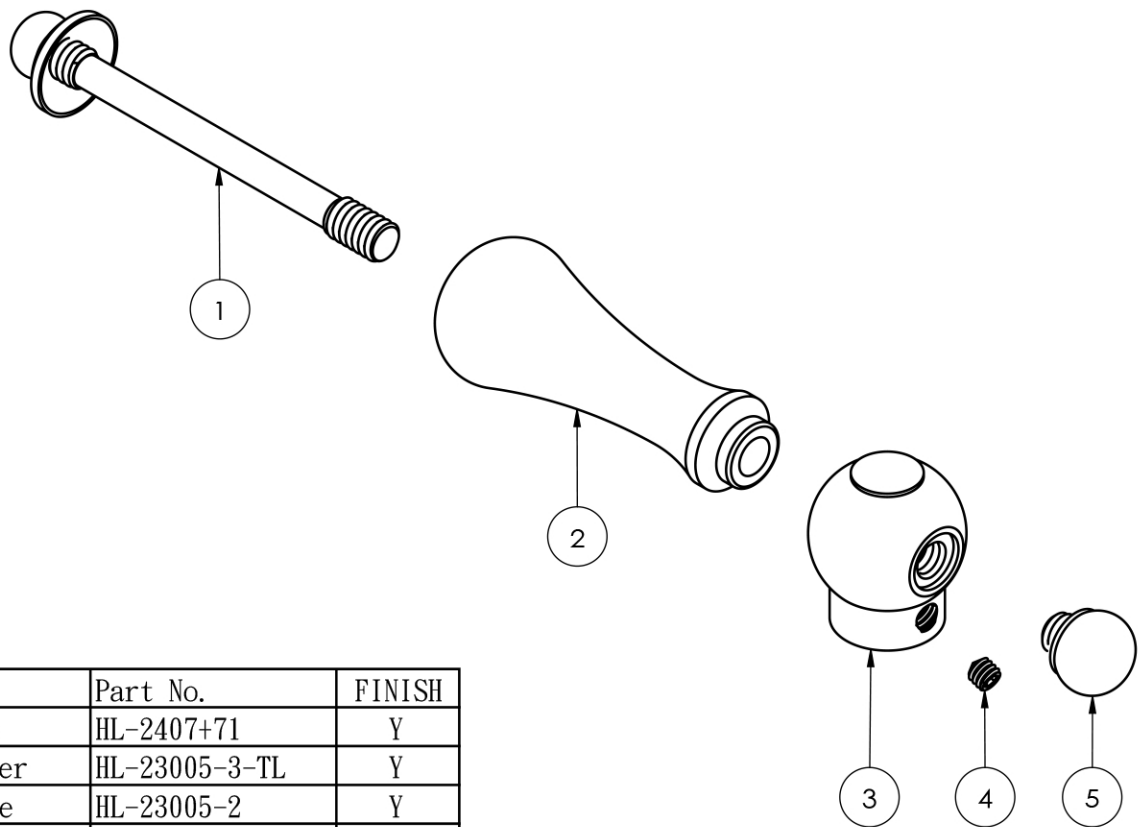

Note: Rough-in dimensions may vary +/- 1/2" and are subject to change. No responsibility is assumed by Maidstone.

MAIDSTONE

www.MaidstoneSupply.com

Metal Lever Handles

Part No: MLH-

| No. | Part Name | Part No. | FINISH |
|-----|--------------|---------------|--------|
| 1 | Tail piece | HL-2407+71 | Y |
| 2 | Handle lever | HL-23005-3-TL | Y |
| 3 | Handle base | HL-23005-2 | Y |
| 4 | Set screw | HL-1406-4V | |
| 5 | End ball | HL-23005-1 | Y |

Note: Rough-in dimensions may vary +/- 1/2" and are subject to change. No responsibility is assumed by Maidstone.