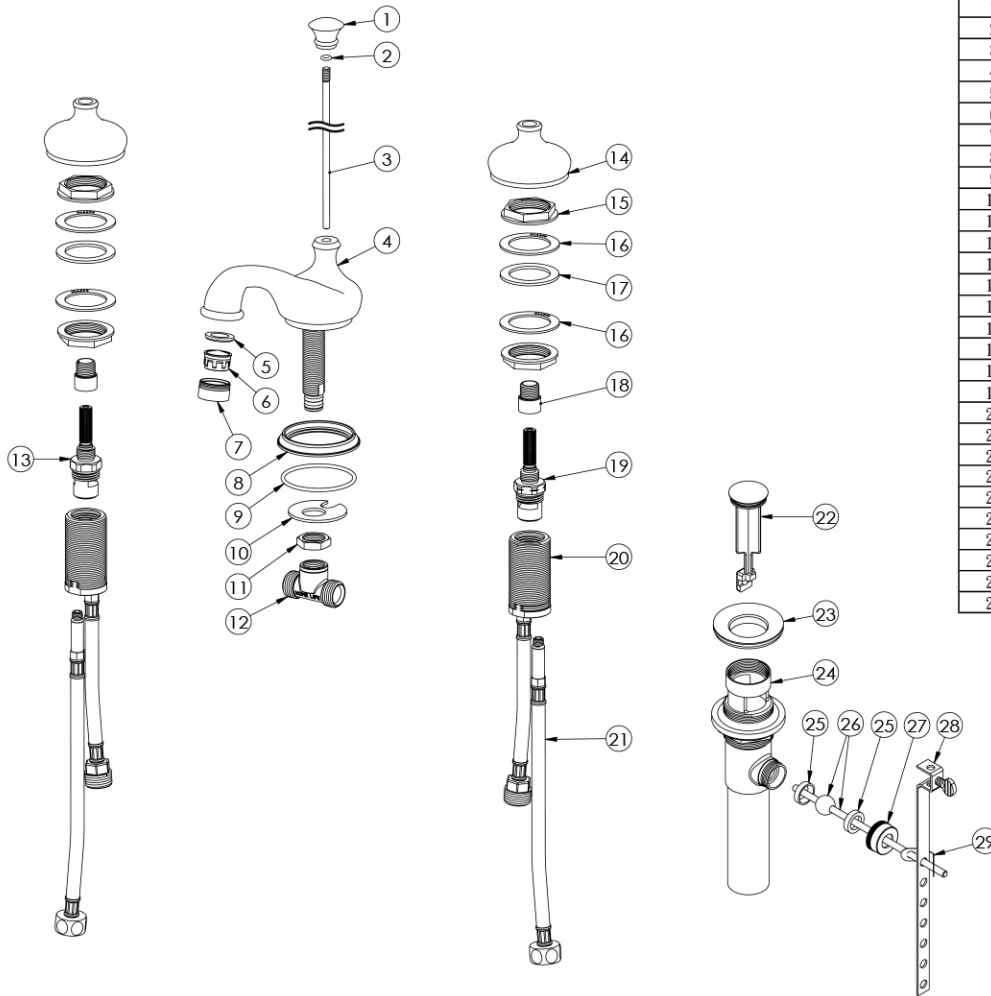

MAIDSTONE

www.MaidstoneSupply.com

Bathroom Sink Faucet Body

Part No: 124-WS2-B

| No. | Part Name | Part No. | FINISH |
|-----|----------------------|---------------|--------|
| 1 | Lift knob | HL-3306 | Y |
| 2 | O-ring | HL-1504 | |
| 3 | Lift rod | HL-3208 | Y |
| 4 | Spout | HL-V302-SPT | Y |
| 5 | Rubber washer | HL-1819 | |
| 6 | Flow regulator | HL-3102-6 | |
| 7 | Aerator housing | HL-3025 | Y |
| 8 | Escutcheon | HL-2672 | Y |
| 9 | O-ring | HL-1583 | |
| 10 | Metal washer | HL-1882 | |
| 11 | Lock nut | HL-3402 | |
| 12 | Connect Tee | HL-V4529 | |
| 13 | Hot cartridge | HL-V162L-32TH | |
| 14 | Escutcheon | HL-4401 | Y |
| 15 | Lock nut | HL-3453 | |
| 16 | Plastic washer | HL-1876 | |
| 17 | Rubber washer | HL-1859 | |
| 18 | Sleeve | HL-4301 | |
| 19 | Cold Cartridge | HL-V162L-32TC | |
| 20 | Valve body with hose | HL-V4562+S | |
| 21 | Hose | HL-V5032 | |
| 22 | Stopper | HL-4533-1+4 | Y |
| 23 | Flange | HL-4533-3 | Y |
| 24 | Drain body | HL-4533-BD | |
| 25 | Ball washer | HL-4533-11 | |
| 26 | Pivot rod | HL-4533-12 | |
| 27 | Lock nut | HL-4533-14 | |
| 28 | Rod strap | HL-4533-16 | |
| 29 | Clip | HL-4533-15 | |

Note: Rough-in dimensions may vary +/- 1/2" and are subject to change. No responsibility is assumed by Maidstone.

MAIDSTONE

www.MaidstoneSupply.com

Metal Lever Handles

Part No: MLH-

| No. | Part Name | Part No. | FINISH |
|-----|--------------|---------------|--------|
| 1 | Tail piece | HL-2407+71 | Y |
| 2 | Handle lever | HL-23005-3-TL | Y |
| 3 | Handle base | HL-23005-2 | Y |
| 4 | Set screw | HL-1406-4V | |
| 5 | End ball | HL-23005-1 | Y |

Note: Rough-in dimensions may vary +/- 1/2" and are subject to change. No responsibility is assumed by Maidstone.