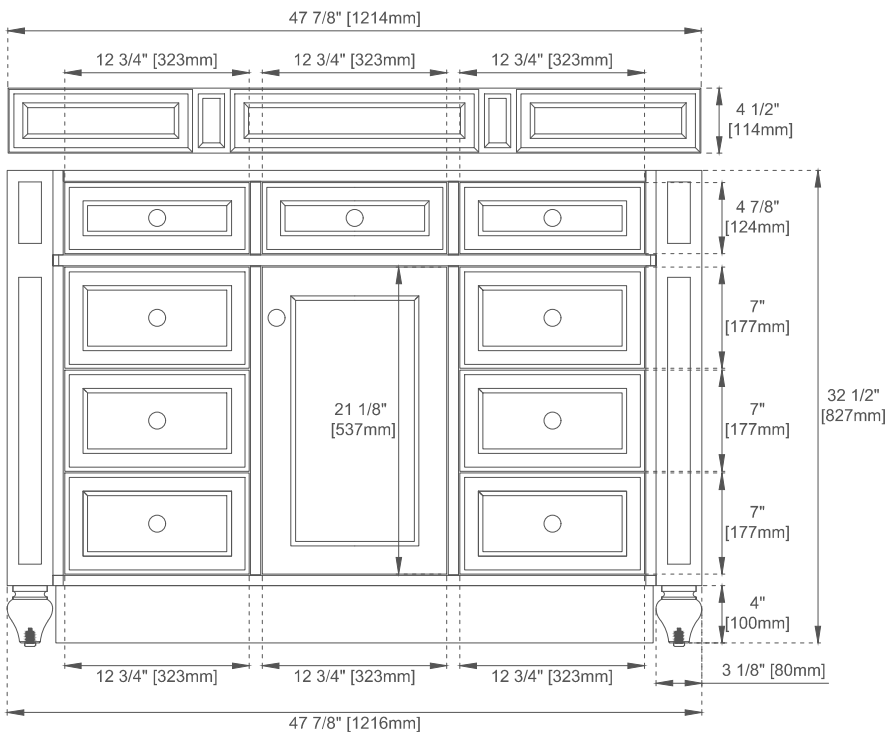

Dimension

Width: 47-7/8"

Depth: 22-7/8"

Height: 32-1/2"

Rough-In Height: 21-1/2"

Visit website for warranty and installation information
www.jamesmartinvanities.com

48" BRISTOL VANITY

157-V48-M-BW

157-V48-M-SBR

157-V48-M-WWW

JAMES MARTIN VANITIES

Knob

Top View

Front View

All dimensions are nominal

Diagrams are of cabinet only—James Martin Optional Countertops and sinks are not shown

Visit website for warranty and installation information
www.jamesmartinvanities.com

48" BRISTOL VANITY

157-V48-M-BW

157-V48-M-SBR

157-V48-M-WWW

JAMES MARTIN VANITIES

Side View 1

Side View 2