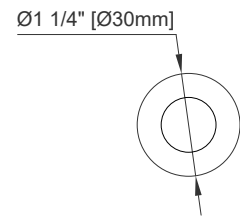

Hardware Material and Finish: Zinc Alloy in Brushed Nickel Color

Fits Drain Hole Size: 1 3/4"

Full Extension, Soft Close Glides

European Soft Close Hinges

Aluminum Laminate Drawer Liners

Adjustable Levelers

Dimension

Width: 47-7/8"

Depth: 22-7/8"

Height: 32-1/2"

Rough-In Height: 21-1/2"

Visit website for warranty and installation information
www.jamesmartinvanities.com

48" BRISTOL VANITY

157-V48-M-BW

157-V48-M-SBR

157-V48-M-WWW

JAMES MARTIN VANITIES

Knob

Top View

Front View

All dimensions are nominal

Diagrams are of cabinet only—James Martin Optional Countertops and sinks are not shown