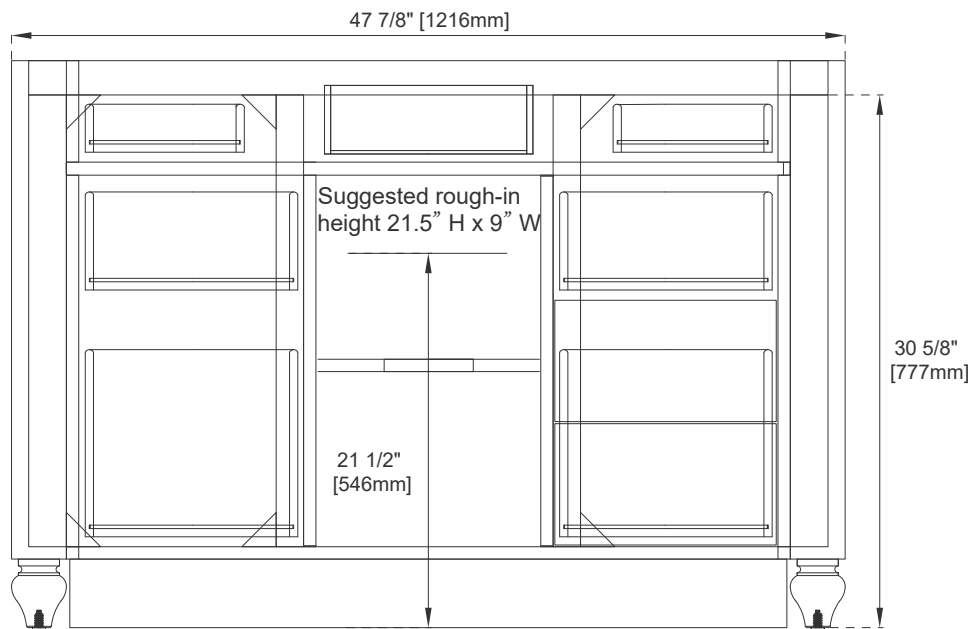

Dimension

Width: 47-7/8"

Depth: 22-7/8"

Height: 32-1/2"

Rough-In Height: 21-1/2"

Visit website for warranty and installation information
www.jamesmartinvanities.com

48" BRISTOL VANITY

157-V48-M-BW

157-V48-M-SBR

157-V48-M-WWW

JAMES MARTIN VANITIES

Knob

Top View

Front View

All dimensions are nominal

Diagrams are of cabinet only—James Martin Optional Countertops and sinks are not shown

Visit website for warranty and installation information
www.jamesmartinvanities.com

48" BRISTOL VANITY

157-V48-M-BW

157-V48-M-SBR

157-V48-M-WWW

JAMES MARTIN VANITIES

Side View 1

Side View 2

Back View

All dimensions are nominal
Diagrams are of cabinet only—James Martin Optional Countertops and sinks are not shown

Visit website for warranty and installation information
www.jamesmartinvanities.com