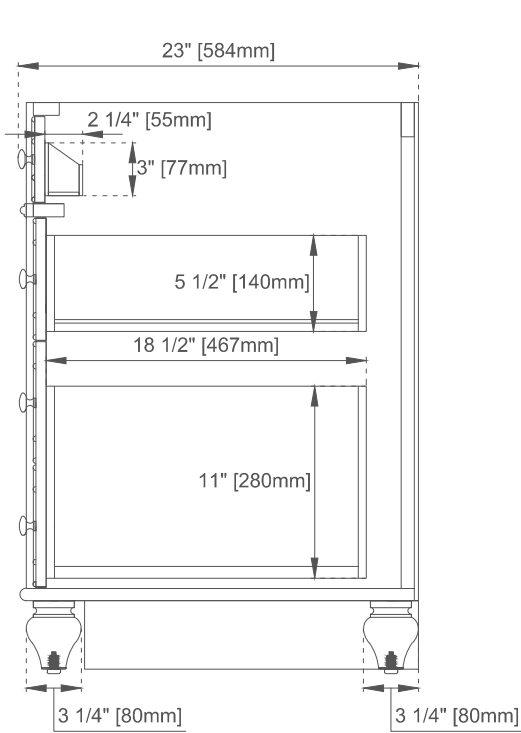

Dimension

Width: 47-7/8"

Depth: 22-7/8"

Height: 32-1/2"

Rough-In Height: 21-1/2"

Visit website for warranty and installation information
www.jamesmartinvanities.com

48" BRISTOL VANITY

157-V48-M-BW

157-V48-M-SBR

157-V48-M-WWW

JAMES MARTIN VANITIES

Knob

Top View

Front View

All dimensions are nominal

Diagrams are of cabinet only—James Martin Optional Countertops and sinks are not shown

Visit website for warranty and installation information
www.jamesmartinvanities.com

48" BRISTOL VANITY

157-V48-M-BW

157-V48-M-SBR

157-V48-M-WWW

JAMES MARTIN VANITIES

Side View 1

Side View 2

Back View

All dimensions are nominal
Diagrams are of cabinet only—James Martin Optional Countertops and sinks are not shown

Visit website for warranty and installation information
www.jamesmartinvanities.com