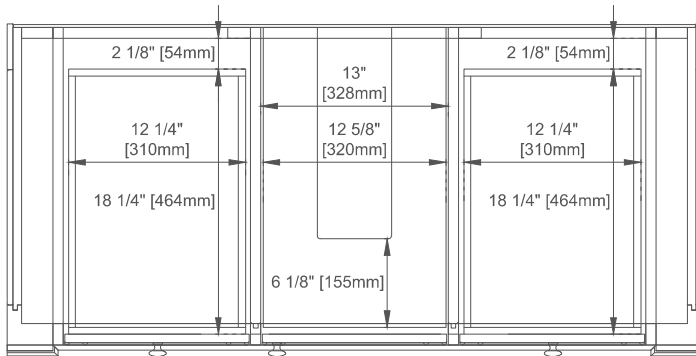

Dimension

Width: 47-7/8"

Depth: 22-7/8"

Height: 32-1/2"

Rough-In Height: 21-1/2"

Visit website for warranty and installation information
www.jamesmartinvanities.com

48" BRISTOL VANITY

157-V48-M-BW

157-V48-M-SBR

157-V48-M-WWW

JAMES MARTIN VANITIES

Knob

Top View

Front View

All dimensions are nominal

Diagrams are of cabinet only—James Martin Optional Countertops and sinks are not shown