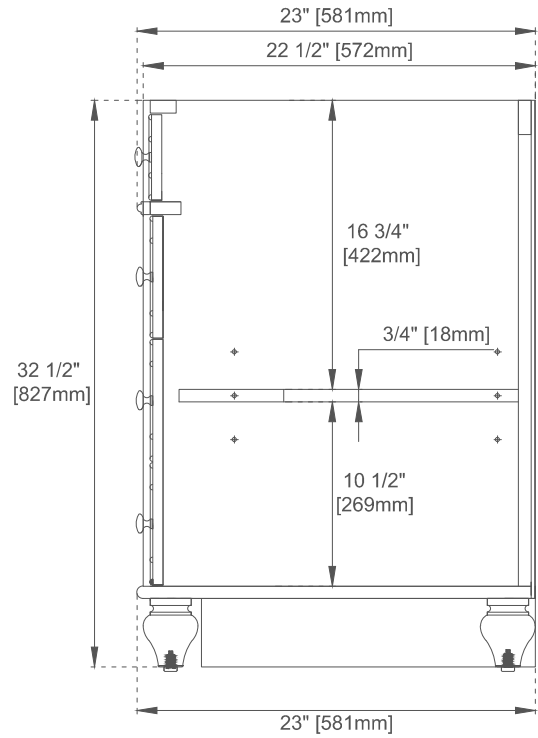

Dimension

Width: 47-7/8"

Depth: 22-7/8"

Height: 32-1/2"

Rough-In Height: 21-1/2"

Visit website for warranty and installation information
www.jamesmartinvanities.com

48" BRISTOL VANITY

157-V48-M-BW

157-V48-M-SBR

157-V48-M-WWW

JAMES MARTIN VANITIES

Knob

Top View

Front View

All dimensions are nominal

Diagrams are of cabinet only—James Martin Optional Countertops and sinks are not shown

Visit website for warranty and installation information
www.jamesmartinvanities.com

48" BRISTOL VANITY

157-V48-M-BW

157-V48-M-SBR

157-V48-M-WWW

JAMES MARTIN VANITIES

Side View 1

Side View 2

Back View

All dimensions are nominal
Diagrams are of cabinet only—James Martin Optional Countertops and sinks are not shown

Visit website for warranty and installation information
www.jamesmartinvanities.com