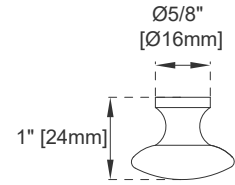

Hardware Material and Finish: Zinc Alloy in Brushed Nickel Color

Fits Drain Hole Size: 1 3/4"

Full Extension, Soft Close Glides

European Soft Close Hinges

Aluminum Laminate Drawer Liners

Adjustable Levelers

Dimension

Width: 47-7/8"

Depth: 22-7/8"

Height: 32-1/2"

Rough-In Height: 21-1/2"

Visit website for warranty and installation information
www.jamesmartinvanities.com

48" BRISTOL VANITY

157-V48-M-BW

157-V48-M-SBR

157-V48-M-WWW

JAMES MARTIN VANITIES

Knob

Top View

Front View

All dimensions are nominal

Diagrams are of cabinet only—James Martin Optional Countertops and sinks are not shown