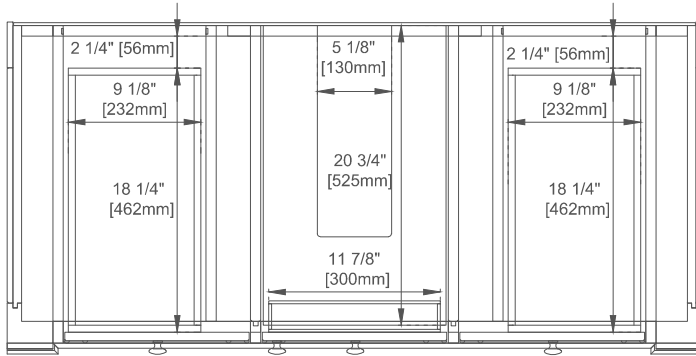

Hardware Material and Finish: Zinc Alloy in Brushed Nickel Color

Fits Drain Hole Size: 1 3/4"

Full Extension, Soft Close Glides

European Soft Close Hinges

Aluminum Laminate Drawer Liners

Adjustable Levelers

Dimension

Width: 47-7/8"

Depth: 22-7/8"

Height: 32-1/2"

Rough-In Height: 21-1/2"

Visit website for warranty and installation information
www.jamesmartinvanities.com

48" BRISTOL VANITY

157-V48-M-BW

157-V48-M-SBR

157-V48-M-WWW

JAMES MARTIN VANITIES

Knob

Top View

Front View

All dimensions are nominal

Diagrams are of cabinet only—James Martin Optional Countertops and sinks are not shown