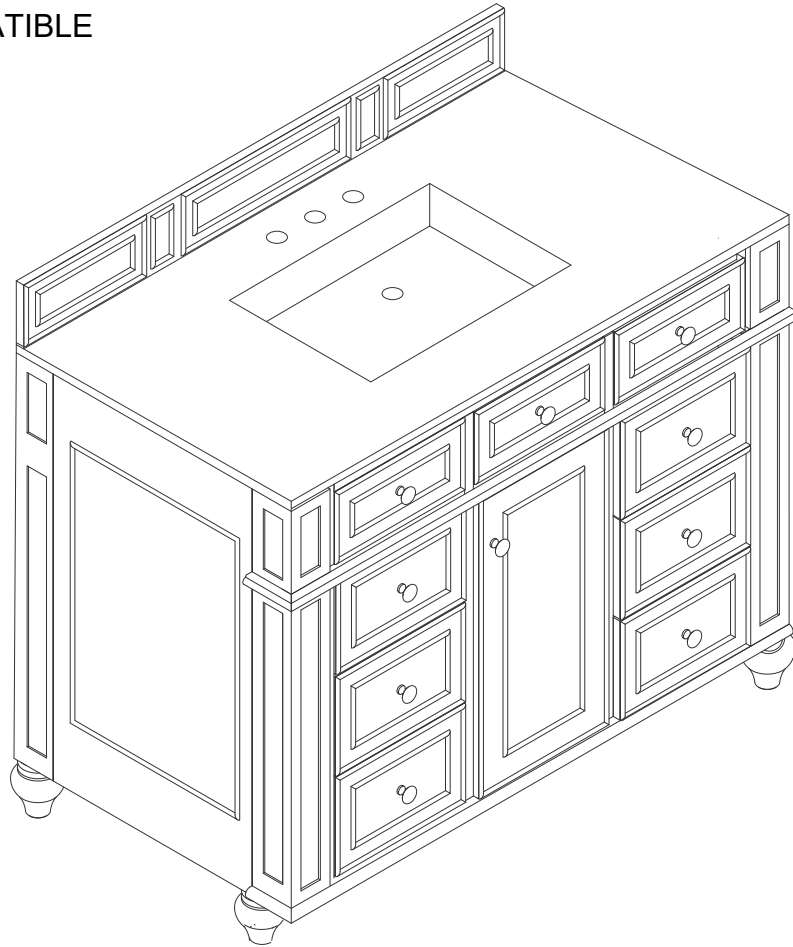

48" BRISTOL VANITY

157-V48-M-BW

157-V48-M-SBR

157-V48-M-WWW

JAMES MARTIN
VANITIES

FREEPOWER COMPATIBLE

Features and Materials

Solids: BW-Poplar; SBR/WWW-Para Wood and Poplar

Veneers: SBR-Para Wood; WWW-Walnut

Panels: Plywood

Installation Type: Floor Standing

Number of Basins: One

Vanity Top: NO, Optional 3cm Tops Available with Sinks

Basins included: NO

Overflow: Yes, Front Facing

Optional Wooden Backsplash

Number of Doors: One

Number of Drawers: Six

Number of Tip Outs: One

Assembly Type: Yes, Installation of Optional 3cm Top

Drawer Box Material and Construction: 12mm Plywood/English Dovetail Joinery