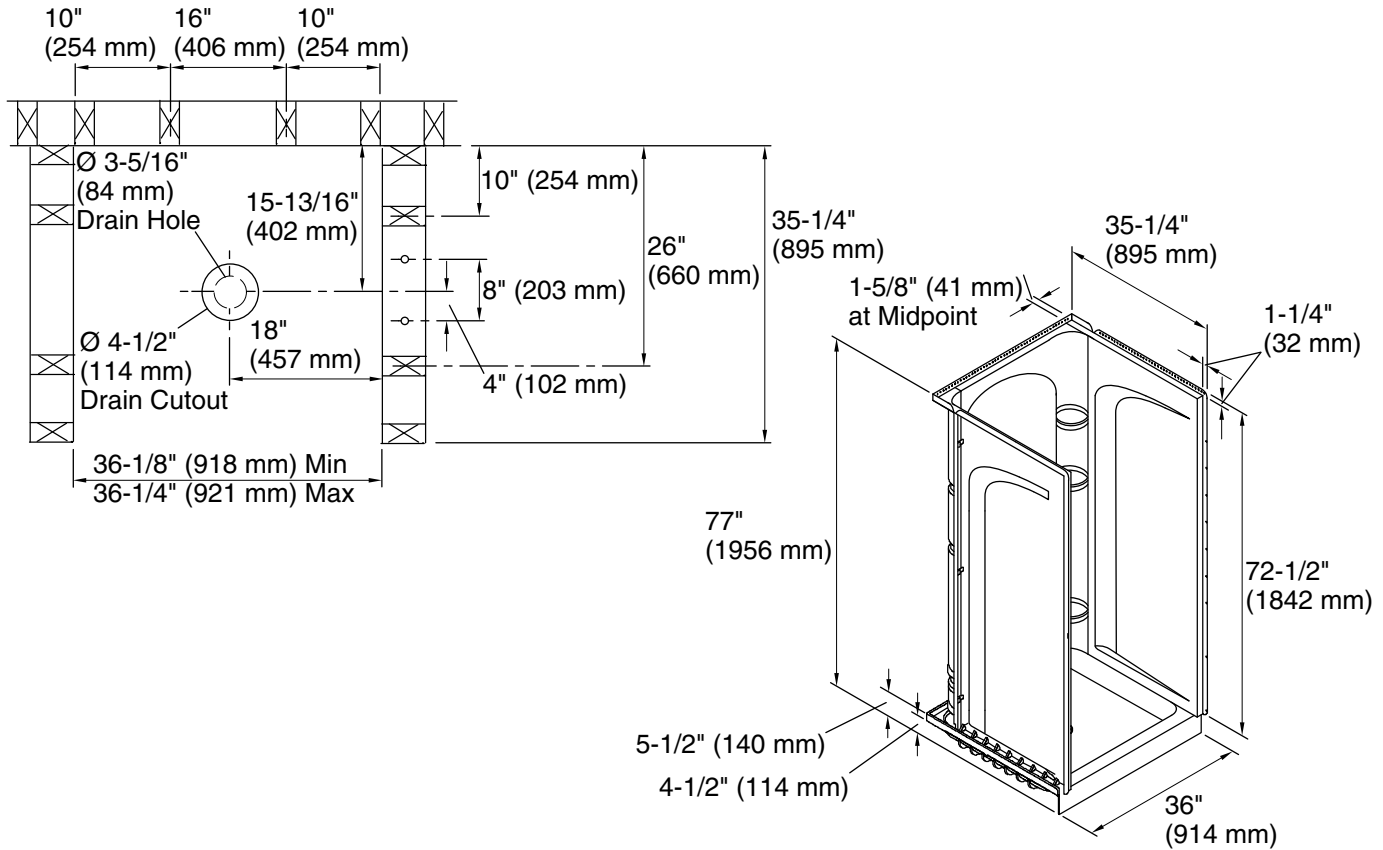

Technical Information

All product dimensions are nominal.

Drain location:	Center
Minimum flat for door:	3" (76 mm)
Maximum door height:	70-1/2" (1791 mm)
Maximum door width:	32-5/8" (829 mm)

Notes

Install this product according to the installation instructions.
Studs should be positioned roughly as shown.
Double studding is recommended for pivot shower door installations.