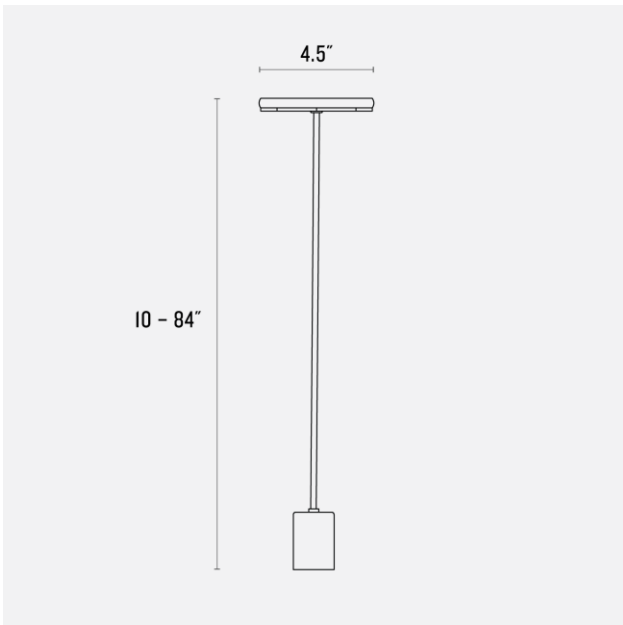

## Morris Pendant

**Application:** Pendant

**Product Origin:** Processed and assembled in Portland, Oregon using ethically-sourced domestic and global components.

**UL Listed:** Yes

**Max Wattage:** 60 W

**Voltage:** 120/220 V

**Location Rating:** Damp

**Dimensions:** Canopy Width: 4.5"

**Materials:** Brass, Ceramic

One year guarantee

Polished Nickel  
(PN)

True Black  
(TB)

Natural Brass  
(NB)