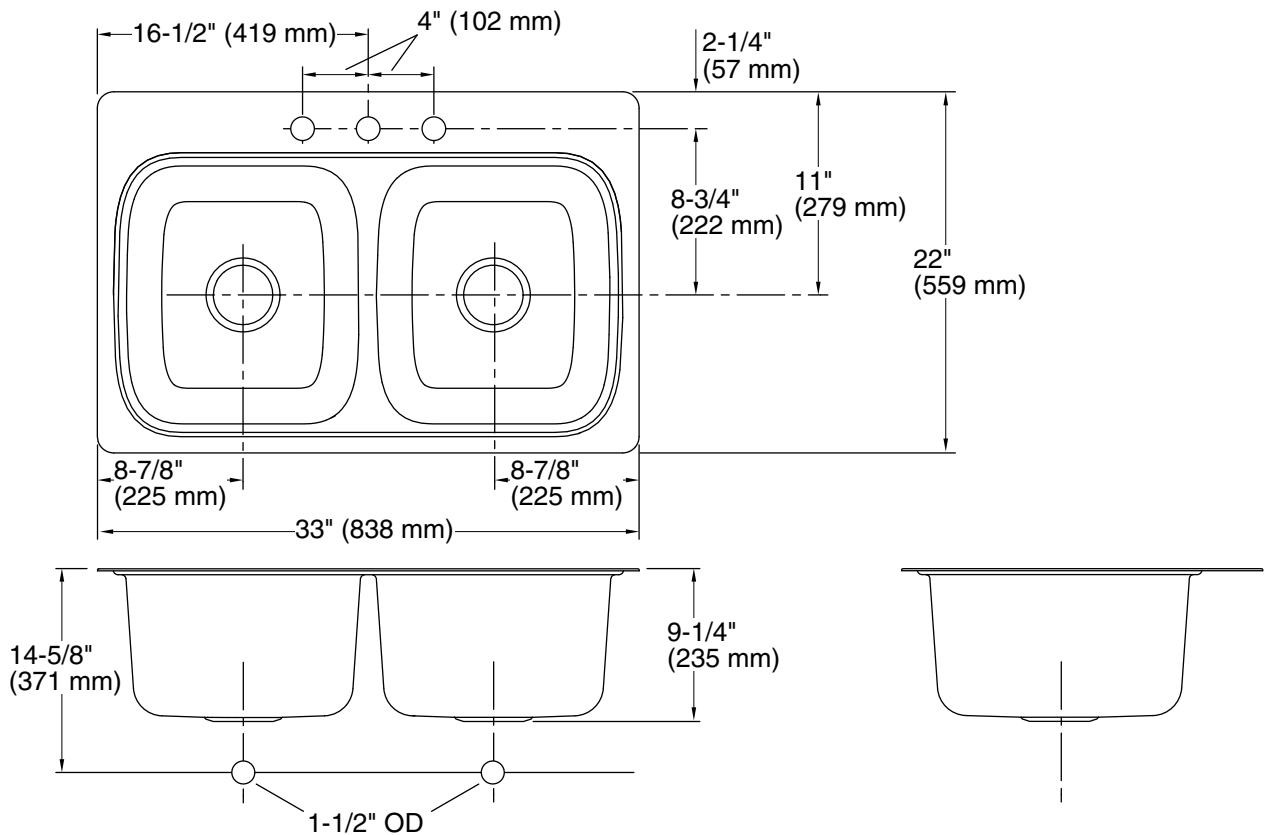

Verse™

33" top-mount double-bowl kitchen sink
K-5267-3

Features

- 36" minimum base cabinet width
- Double-equal bowls
- 9" (229 mm) depth provides generous workspace
- Three faucet holes
- Includes installation hardware

2-8-2026 20:53 - US/CA

THE BOLD LOOK
OF **KOHLER®**

Technical Information

All product dimensions are nominal.

Basin configuration: Equal Bowls

Center(s): 8" (203 mm)

Min. base cabinet width: 36" (914 mm)

Bowl area: Length: 14-3/16" (361 mm)
 Width: 15-11/16" (399 mm)
 Bowl depth: 9" (229 mm)
 Water depth: 9" (229 mm)

Number of deck holes: 3

Drain hole: 3-5/8" (92 mm)

Notes

Install this product according to the installation instructions.