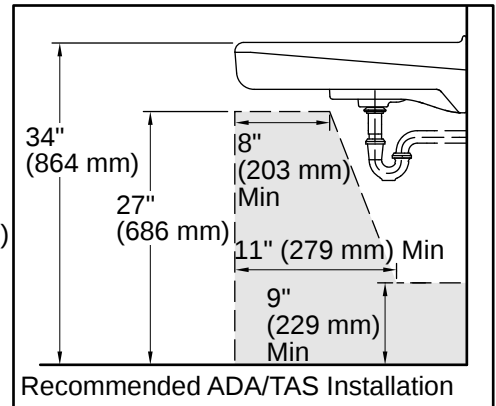

Installation

- Wall-mount
- Drilled for concealed arm carrier installation

Installation Notes

Install this product according to the installation instructions.

Product dimensions are nominal and may vary per ASME A112.19.2 tolerances.

ADA, OBC, CSA B651 compliant when installed to the specific requirements of these regulations.