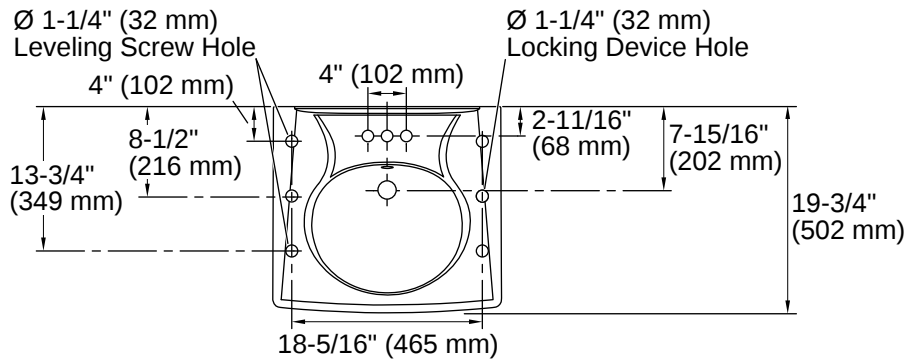

Installation

- Wall-mount
- Drilled for concealed arm carrier installation

Installation Notes

Install this product according to the installation instructions.

Product dimensions are nominal and may vary per ASME A112.19.2 tolerances.

ADA, OBC, CSA B651 compliant when installed to the specific requirements of these regulations.