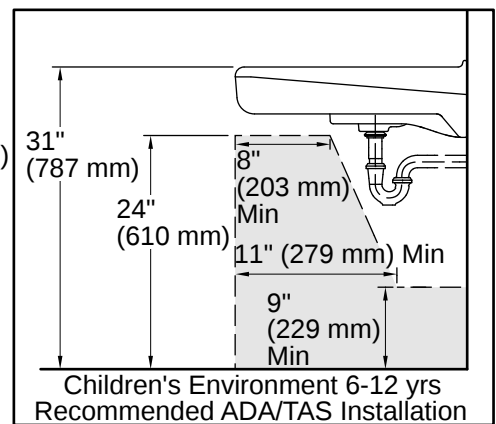

Installation

- Wall-mount
- Drilled for concealed arm carrier installation

Installation Notes

Install this product according to the installation instructions.

Product dimensions are nominal and may vary per ASME A112.19.2 tolerances.

ADA, OBC, CSA B651 compliant when installed to the specific requirements of these regulations.