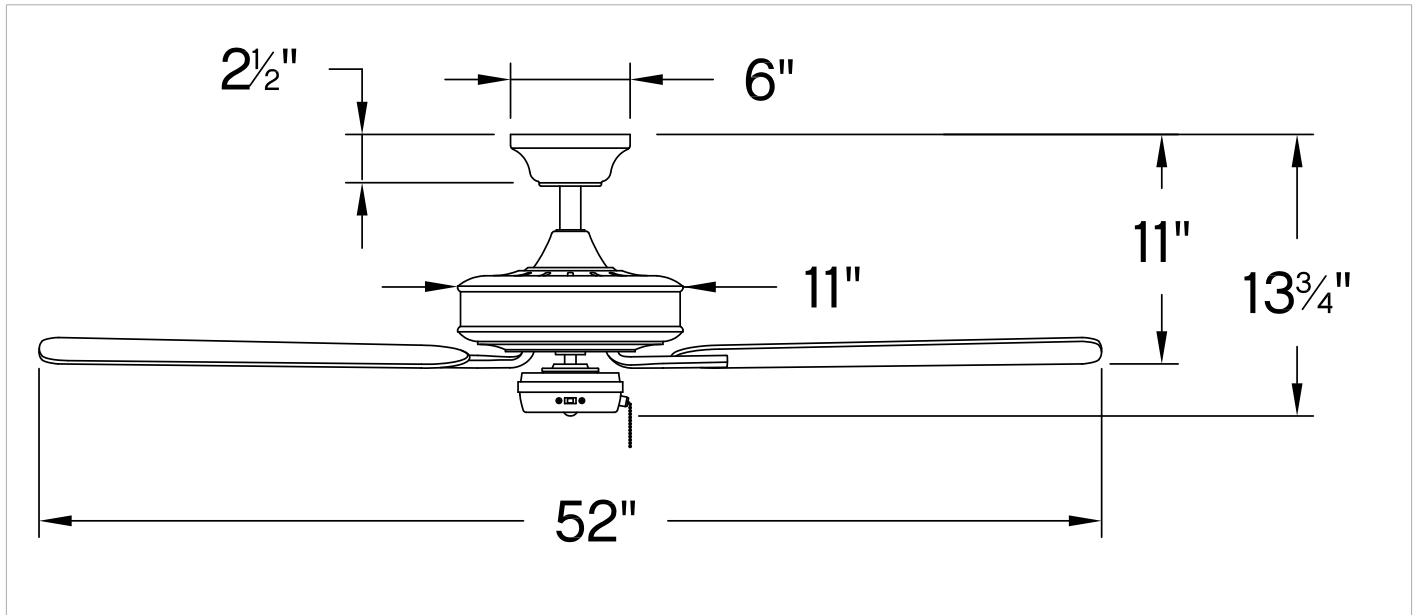

METRO

903352FMB-NIA

METRO 52" FAN

DETAILS	
FAN FINISH:	Matte Black
BLADE COUNT:	5
SLOPE DEGREE:	20

DIMENSIONS	
WIDTH:	52"
HEIGHT:	9.8"

LIGHT SOURCE	
VOLTAGE:	120v

MOUNTING	
CANOPY:	6" Dia.
LEAD WIRE:	1 x 76"

SHIPPING	
CARTON LENGTH:	23.2
CARTON WIDTH:	13.4
CARTON HEIGHT:	10.3

Metro evokes a sense of timeless tradition to interiors of all styles. Metro is available in Brushed Nickel with Silver or Matte Black blades, Chalk White with Chalk White or Weathered Wood blades, Matte Black with Matte Black or Walnut blades, Metallic Matte Bronze with Metallic Matte Bronze or Walnut blades. Metro is part of the Regency Collection.

PRODUCT DETAILS:

- Can be hung on a sloped ceiling
- This item includes a 4.5" down rod (other lengths of down rods are available)
- Dry Rated
- Control your fan's power, light, speed, direction, and so much more from the Hinkley Home Automation app
- Pull chain manual reverse, accessory controls available
- An optional light kit is available
- Reversible blades included; two finishes allow for easily customizable style
- Part of the Regency Series of traditional ceiling fans designed to enhance a wide variety of spaces with versatile designs and classic finishes

HINKLEY

HINKLEY
33000 Pin Oak Parkway
Avon Lake, OH 44012

PHONE: (440) 653-5500
Toll Free: 1 (800) 446-5539

hinkley.com

METRO 52" FAN

903352FMB-NIA

PERFORMANCE SPECIFICATIONS	STANDARD		DUAL MOUNT	
	HIGH SPEED	AVERAGE SPEED	HIGH SPEED	AVERAGE SPEED
Airflow	4672	3513	4553	3266
EnergyUse	57.7	35	61.8	38
EnergyCost	16	10	17	11
Efficiency	81	90	73.7	86
AMPS	0.49	0.35	0.52	0.38
RPMS	154	105	162	36