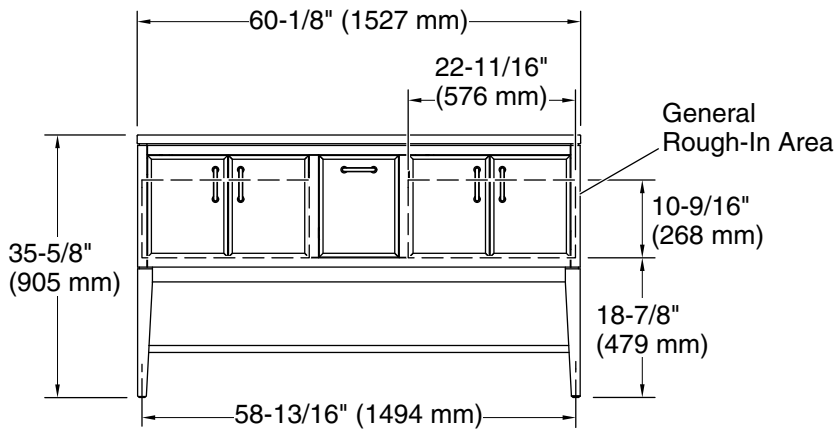

Technical Information

All product dimensions are nominal.

Lighting included: No

Notes

Install this product according to the installation instructions.