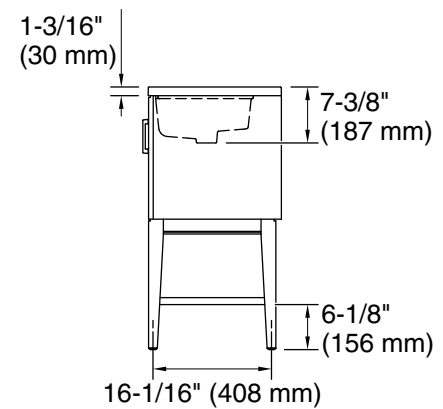

Technical Information

All product dimensions are nominal.

Lighting included: No

Notes

Install this product according to the installation instructions.