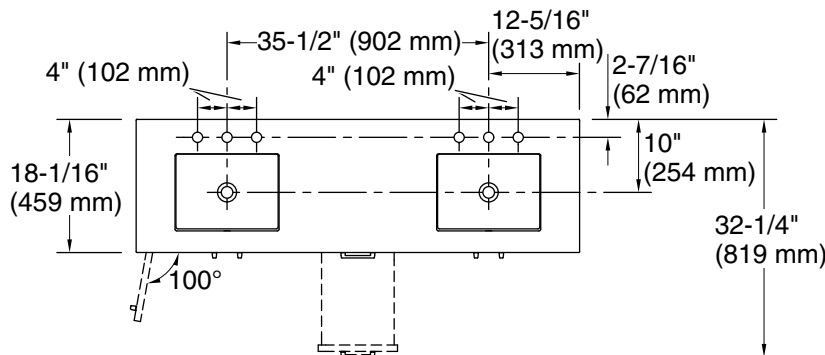

Technical Information

All product dimensions are nominal.

Lighting included: No

Notes

Install this product according to the installation instructions.