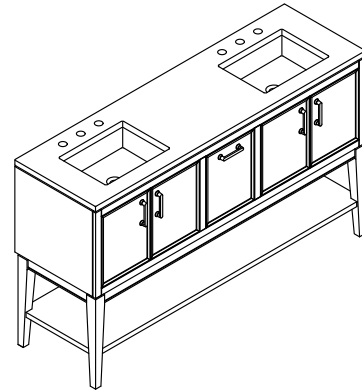

Features

- One full-extension 12-3/4" (325 mm) drawer with soft-close side-mount slides
- Two 18" (457 mm) cabinet interior spaces provide ample storage
- Three-way adjustable slow-close door hinges for easy cabinet access
- Finish-matched cabinet interior offers generous clearance for plumbing
- Pure White (PWH) quartz vanity top adds beauty and long-lasting durability
- Customize your storage with optional accessories such as floor liners, drawer organizers, and perfectly sized containers (sold separately)
- Brushed Nickel hardware included on the White and Slate Grey vanities
- Coordinates with Pure White (PWH) quartz side splash (sold separately)

Material

- Solid wood and moisture-resistant MDF
- Painted exterior
- Vitreous china sink

Installation

- Can be installed with legs or wall-hung
- Easy installation – no special tools required
- Separate vanity top makes for simplified installation

Required Products/Accessories

K-33584 4" cabinet pull

Recommended Products/Accessories

K-25818 4" x 60" quartz backsplash

K-25819 4" x 17-1/4" quartz side splash

Codes/Standards

EPA TSCA Title VI/CARB P2

KOHLER® One-Year Limited Warranty