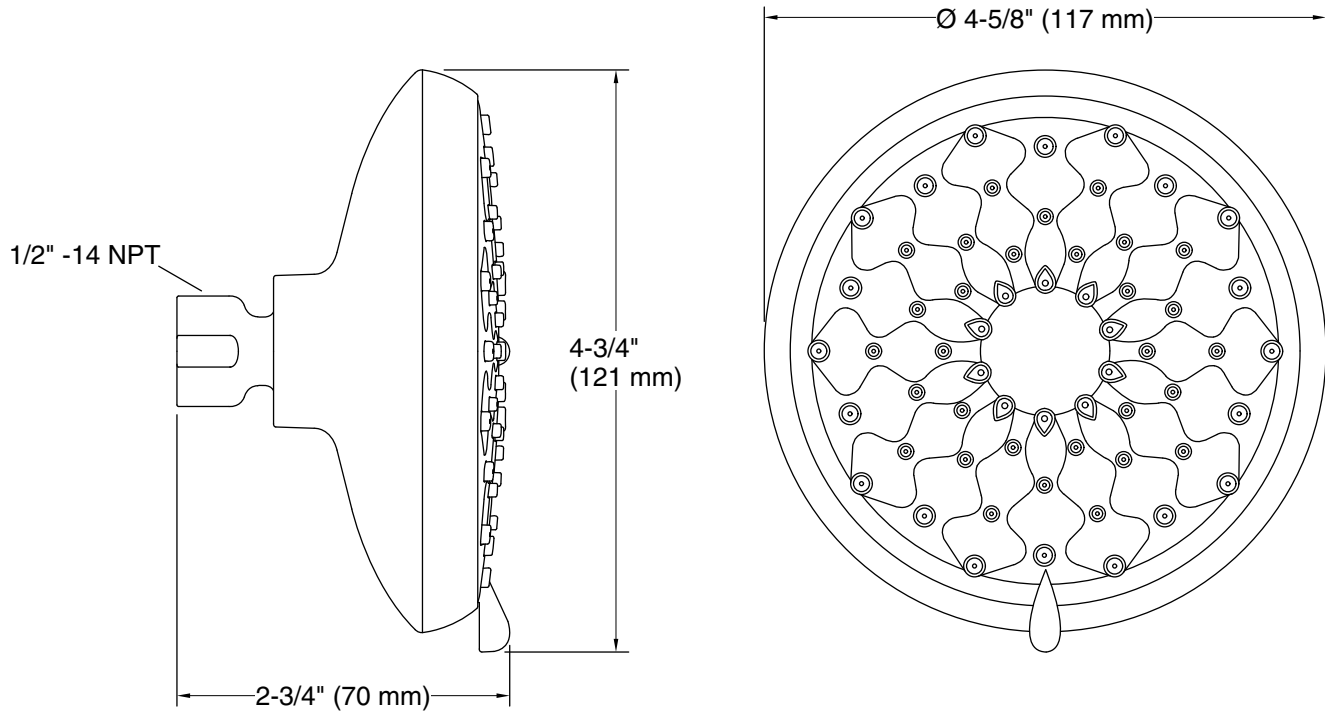

Features

- Showerhead features transitional nature-inspired design
- Advanced spray engine provides three alternate experiences: wide coverage, intense drenching, and targeted spray
- Wide coverage spray produces an encompassing spray for everyday use
- Intense drenching spray delivers a forceful spray ideal for rinsing shampoo from hair
- Targeted spray is a focused stream for targeting sore muscles or use as a utility spray
- Simple thumb tab smoothly transitions between sprays
- Spray nozzles cover full area of sprayhead
- MasterClean™ sprayface features an easy-to-clean surface that withstands mineral buildup and maximizes spray performance
- 1.75 gpm (6.6 lpm) flow rate.
- 1/2" NPT connection
- This product can help a building earn Water Efficiency points in LEED® Green Building Rating System

Material

- KOHLER finishes resist corrosion and tarnishing

Installation

- Wall-mount

Codes/Standards

ASME A112.18.1/CSA B125.1
DOE - Energy Policy Act 1992
EPA WaterSense®
California Energy Commission (CEC)
NOM Standards
NOM 008-CONAGUA

Technical Information

All product dimensions are nominal.

Spout:

Shower/Rainhead rated max flow: 1.75 gal/min (6.6 l/min)

Notes

Install this product according to the installation instructions.