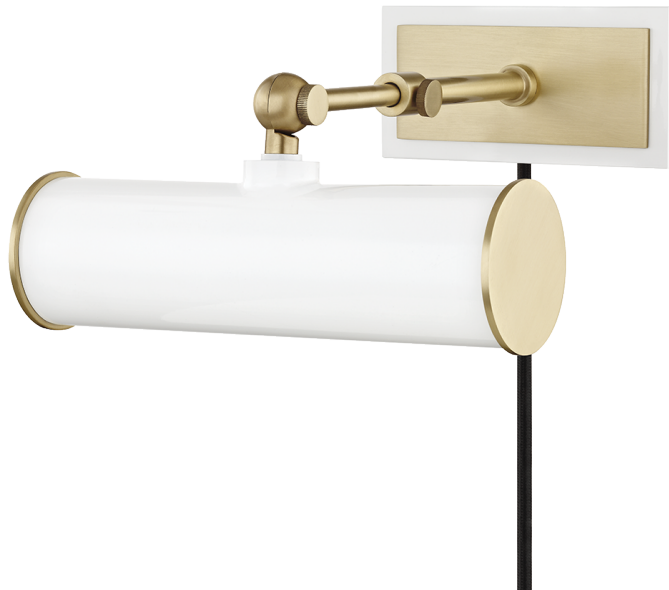

HOLLY

HL263201-AGB/WH

FINISHES

AGED BRASS w/ WHITE

Coastal Suitable Finish (EPM): No

DIMENSIONS

Height: 4.75"

Width/Diameter: 8.25"

Canopy/Backplate: 6"

Product Weight: 3lb

Extension: 11.75"

Top to Center: 1.5"

Canopy/Backplate Shape: Rectangle

Sloped Ceiling Compatible: No

Living Finish: No

Uplight Only: No

Shade

Shade 1: Steel

Shade 1 Finish: Glossy

Shade 1 Top Length: 8.25"

Shade 1 Top Width: 2.5"

Shade 1 Bottom L/W: 8.25" / 2.5"

Shade 1 Height: 2.5"

ELECTRICAL

Bulb 1

Bulb Included: No

Socket: E26 Medium Base

Bulb Type: T10-5.5

Max Wattage: 25

Bulb Quantity: 1

Bulb Included: No

Wire Length: 120"