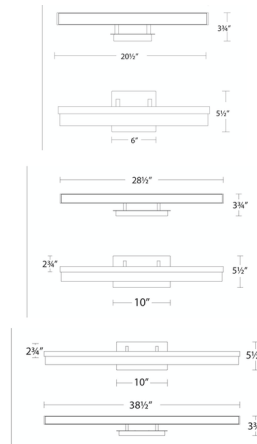

Shown in brushed nickel / crystal