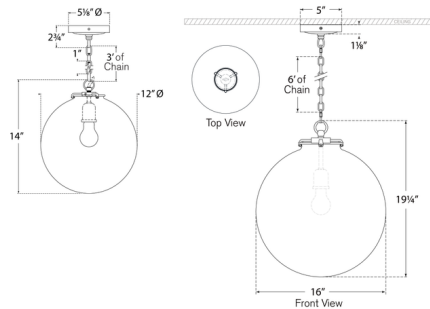

Description

The Katie Globe Pendant offers a fresh update for your space, showcasing a luminous glass sphere available in three styles. Choose clear or seeded glass for a bright light, or the white glass for a softer aesthetic. This versatile pendant complements many interior design styles from traditional to modern, and can be hung individually or in multiples for a cohesive look. Use the Katie as a layer of warm ambient lighting to create a comfortable environment.

Shown in hand-rubbed antique brass / clear

Specifications

COLOR	Clear
BODY FINISH	Hand-Rubbed Antique Brass
WATTAGE	75W
DIMMER	Standard 120V
DIMENSIONS	12"W x 14"H
BULB NOT INCLUDED	1 x A19/Medium (E26)/75W/120V Incandescent
OTHER BULB OPTIONS	1 x A19/Medium (E26)/120V LED