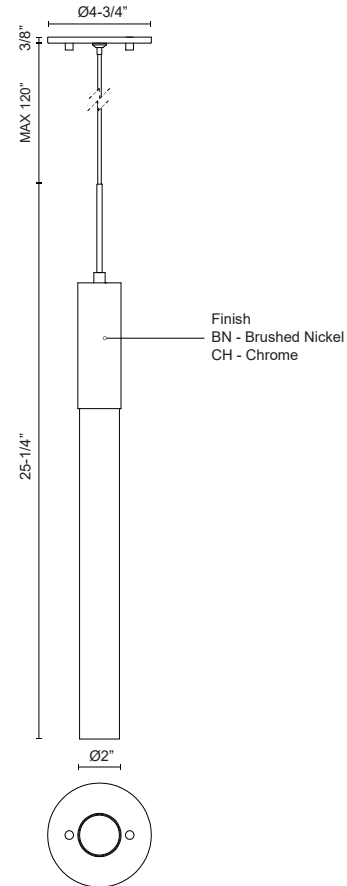

PENDULA PD7721

PENDANTS

PROJECT

PD7721-CH
Chrome

PD7721-BN
Brushed Nickel

SPECIFICATION DETAILS

Fixture Dimensions	D2" x H25-1/4"
Light Source	AC LED Module
Wattage	6W
Total Lumens	400lm
Delivered Lumens	BN-127lm; CH-127lm;
Voltage	120V
Color Temperature	3000K
CRI (Ra)	90CRI
Optional Color Temps	2700K - 5000K Available, Minimum Order Quantities Apply
LED Rated Life	50,000 hours
Dimming	100% - 10%, ELV Dimmer (Not Included)
Crystal Details	Clear Encased Bubble Crystal
Adjustable	Yes
Wire Length	120" Max
Wire Type	Clear SSL Wire
Minimum Hang Height	25"
Sloped Ceiling Adaptable	Yes
Location	Dry
Illumination Direction	Downlight
CEC Title 24 JA8	Yes, JA8-2022
Canopy Dimensions	D4-3/4" x H3/8"
Paint Finish	BN01; CH01;

* For custom options, consult factory for details.

* For warranty information, please visit www.kuzcolighting.com/warranty

DESCRIPTION

Single LED Pendant with long sleek metal housing and short bubble encased crystal. Chrome metal details and Kuzco SSL wire, provided with our powerful 120V AC LED technology.