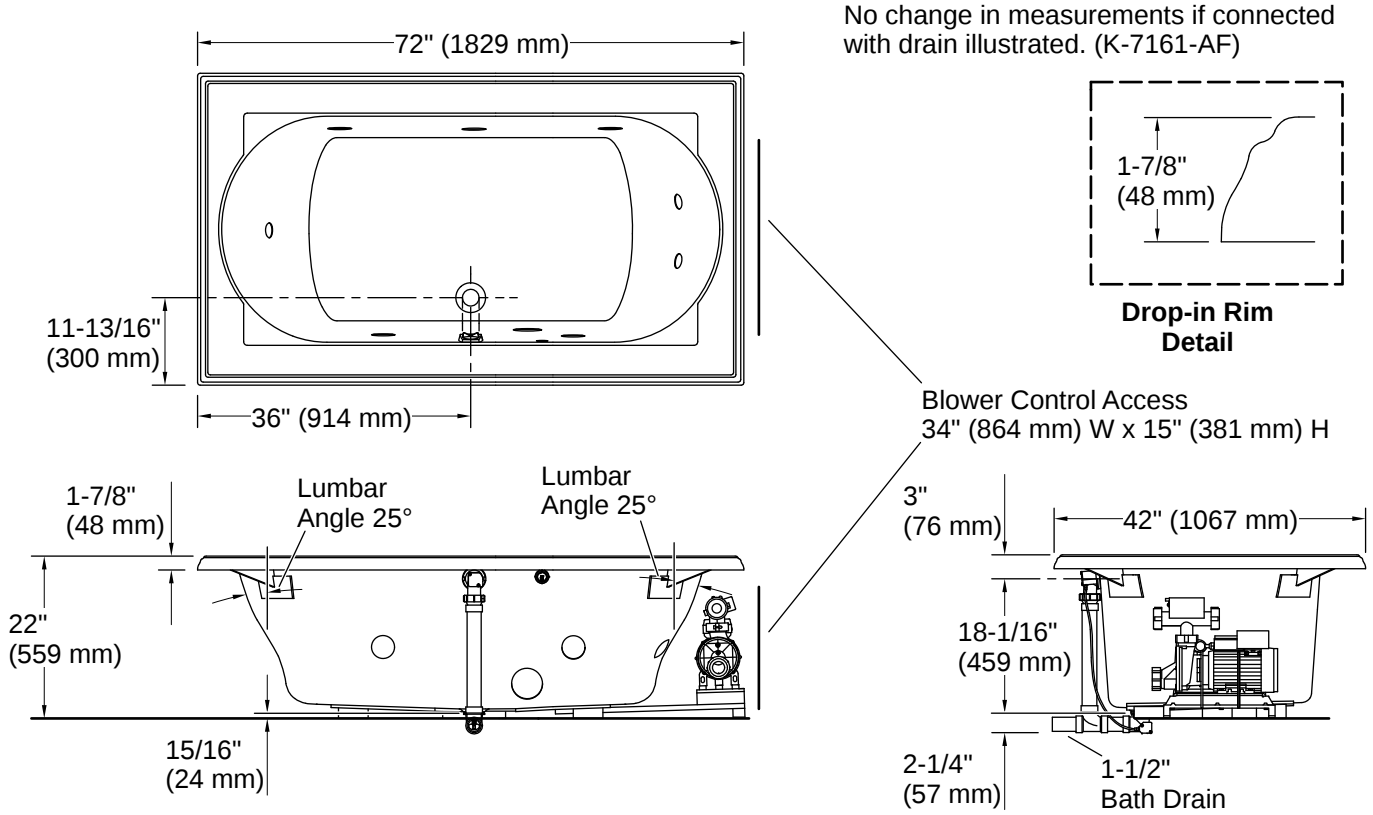

Installation

- Drop-in
- Rear center drain

Installation Notes

Install this product according to the installation instructions.

Measure your actual product for rough-in details.

The hot water supply should be 70% of the capacity of the bath or greater. Installations will vary.