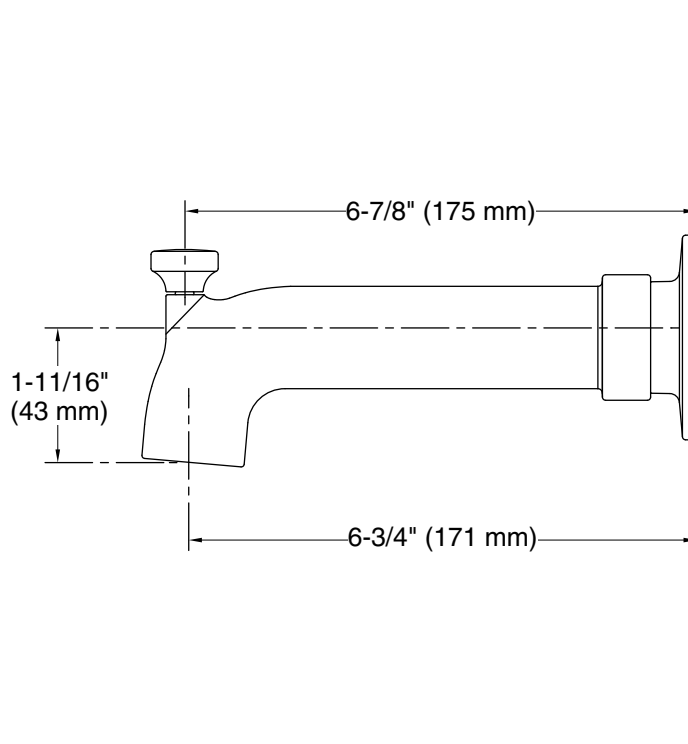

Technical Information

All product dimensions are nominal.

Spout:

Spout reach: 6-3/4" (171 mm)

Notes

Install this product according to the installation instructions.