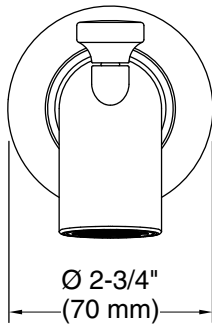

Technical Information

All product dimensions are nominal.

Spout:

Spout reach: 6-3/4" (171 mm)

Notes

Install this product according to the installation instructions.