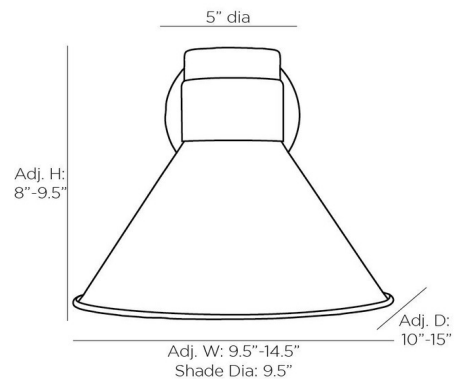

Lightology

lightology.com
866-954-4489
05-07-26

Project: _____
Company: _____
Location: _____ Fixture Type: _____
SPEC #: **AHM1086126**
Approved On: _____ Approved By: _____

Lane Adjustable Wall Sconce By Arteriors Home

Description

The Lane Adjustable Wall Sconce adds a retro, yet modern schoolhouse look to your interior space. The adjustable shade, lined in White, directs light exactly where you want it.

Shown in antique brass / taupe

Specifications

COLOR	Taupe
BODY FINISH	Antique Brass
WATTAGE	9W
DIMMER	Standard 120V
DIMENSIONS	9.5"W x 9.5"H x 15"D
BULB NOT INCLUDED	1 x A19/Medium (E26)/9W/120V LED
OTHER BULB OPTIONS	A19/Medium (E26)/120V LED