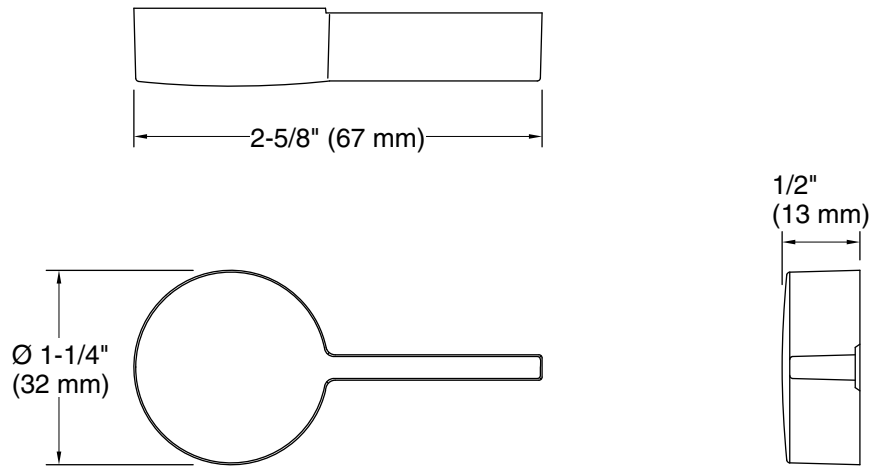

## Features

- Right-hand Polished Chrome trip lever
- For use with the K-78080-RA Reach™ toilet

### Technical Information

All product dimensions are nominal.

Material: Zinc