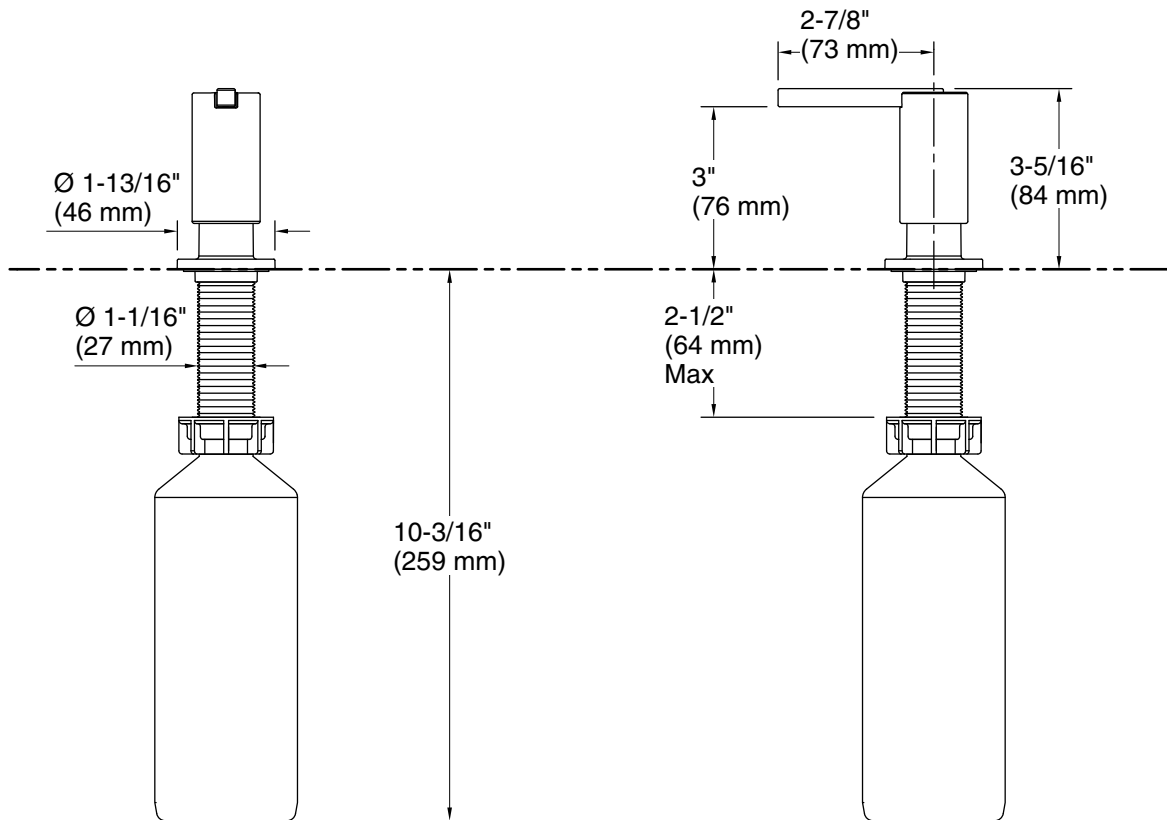

Features

- Holds up to 16 ounces of soap or lotion; refillable from top
- Greater thread length is suitable for use with thicker countertops
- Coordinates with other products in the Components collection

Technical Information

All product dimensions are nominal.

Material: Brass, Plastic

Notes

Install this product according to the installation instructions.