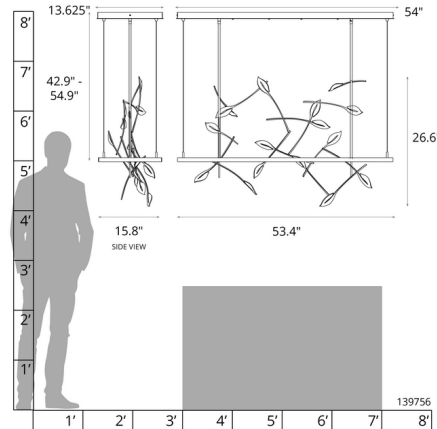

Description

The Autumn Rectangular Pendant, part of the Four Seasons collection, brings a stylized sculpture to your interior space. The hand forged leaf design in the center of the frame provides a detailed look that reflects warm light from the inner rim of the frame. Canopy: 54 inch x 13.625 inch rectangle. Slope ceiling adaptable to 45 degrees. Double down-rod fixtures can be used in one direction only. The two down-rods must remain the same length. The fixtures will run parallel or along the slope, but not perpendicular or up the slope. Handcrafted to order by skilled artisans in Vermont, USA. Limited lifetime warranty when installed in a residential setting. Requires a special rated junction box for fixtures weighing over 50 pounds.

Specifications

COLOR	N/A
BODY FINISH	Dark Smoke
WATTAGE	48W
DIMMER	Low Voltage Electronic
DIMENSIONS	53.4"W x 26.6"H x 15.8"D
INTEGRATED LED MODULE	1 x LED/48W/120-277V LED
COUNTRY OF ORIGIN	United States

Technical Information

PRODUCT DIMENSIONS	Min/Max Adjustable Length: 42.9" - 54.9"
COLOR RENDERING	90 CRI
LAMP COLOR	3000K
LUMENS/WATT	32.50
LUMINOUS FLUX	1560 lumens

Shown in dark smoke

CLICK TO VIEW PRODUCT