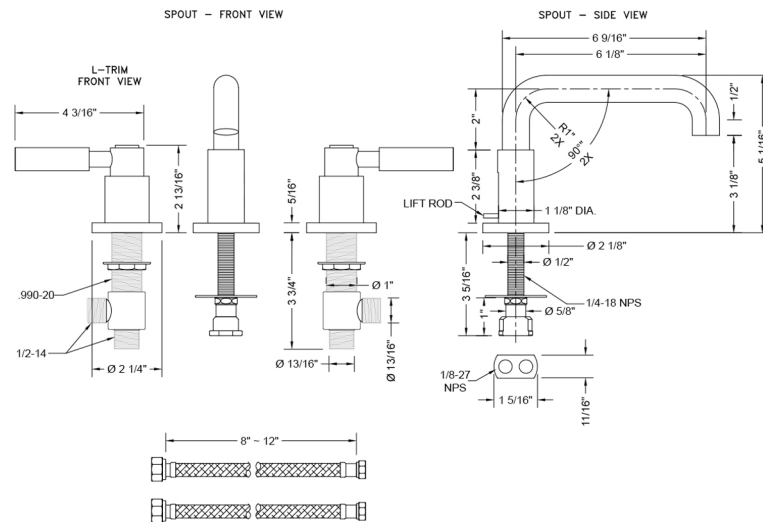

SPECIFICATION DRAWING:

AVAILABLE HANDLES:

COMPLIANCES:

Complies with: ASME A112.18.1-2012/CSA B125.1-12